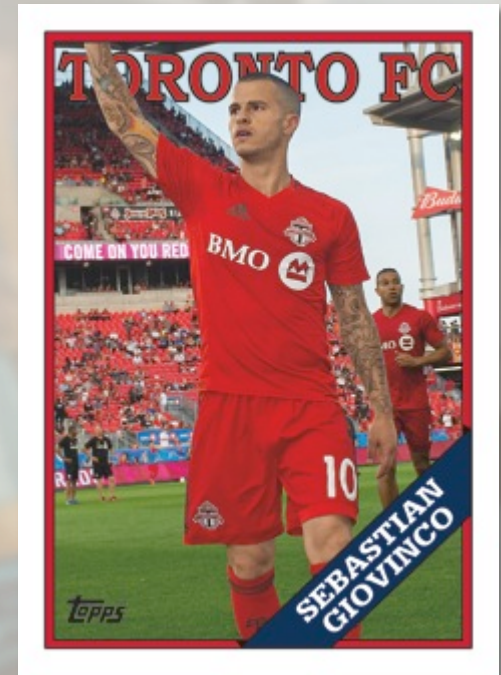

Throwback Topps