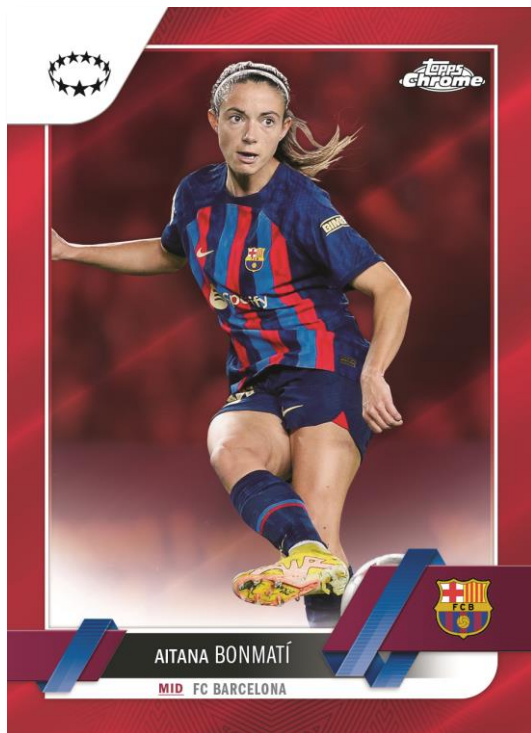

Golazo Autograph

Collect your favorites in the 100 card **Base Set**,  
and hunt for new inserts like **Queens of  
Football** and **Crowning Moments**! In addition,  
the popular **Golazo** insert makes its much-  
anticipated UWCL debut. Lastly, be on the look  
out for red-hot **FIERCE** case hits of the UWCL's  
best and brightest.

1 Chrome Autograph Card Per Box!

Available in hobby shops Summer 2023!

FIERCE Insert

## BASE CARDS

Base Card – Red Refractor Parallel