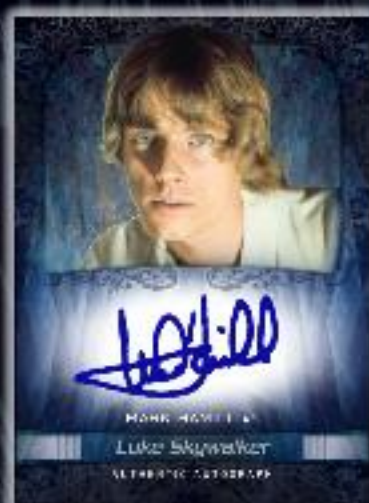

The Most Extensive *Star Wars* List of Signers Ever!

AUTOGRAPHS: Actors sign directly on amazing foil stamped 72-point heavyweight premium stock cards

AUTOGRAPH PARALLELS: FOIL: Numbered to 25* CANVAS: Numbered to 10* WOOD: 1/1

DUAL AUTOGRAPH BOOKS (STICKERED): 5 autographed books each numbered to 5

SILVER FRAMED AUTOGRAPHS - Numbered to 29* in a silver metal frame, 1 per case

ON-CARD AUTOGRAPHS – 1 per Master Box

Autographs

Autograph Parallels