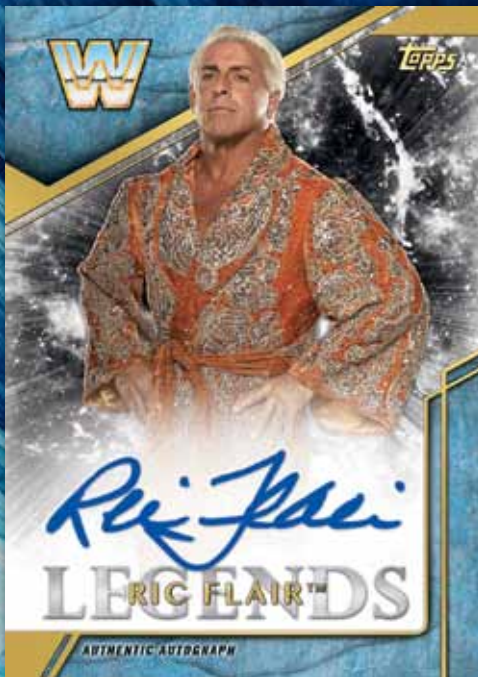

# 2017 TOPPS LEGENDS OF WWE® TRADING CARDS

Featuring your favorite Men's and Women's  
Division WWE Legends and Hall of Famers!

Autograph Card

Base Card - Gold Parallel

**5 Cards Per Pack. 6 Packs Per Mini-Box. 2 Hits Per Mini-Box!  
One Guaranteed Autograph per Mini-Box**