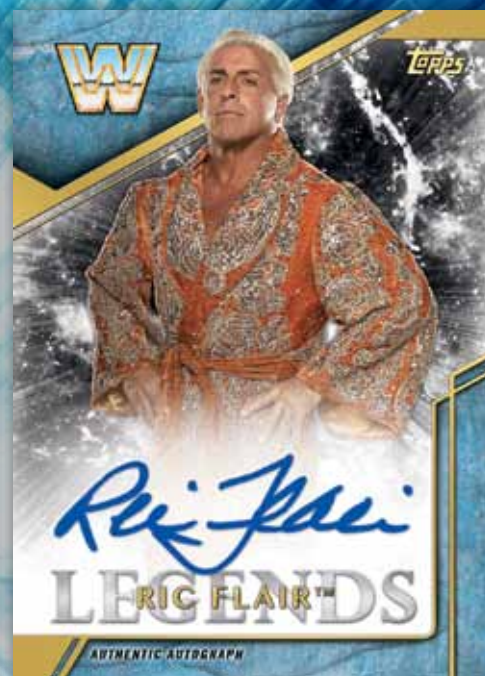

### TRIBUTE CUT SIGNATURES

Cut signatures of classic WWE Legends and Hall of Famers. Numbered 1 of 1

### TRIPLE AUTOGRAPH CARDS

Autographs of three Legends on one card! #’d to 10

Parallels Include:

- Black: #’d to 5
- Red: #’d 1 of 1

Autograph Parallel Card

Triple Autograph Card

Autograph Card

TOPPS