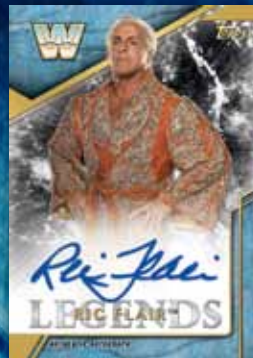

5 Cards Per Pack. 6 Packs Per Mini-Box. 2 Hits Per Mini-Box!
Hits include Autograph Cards, Relic Cards, Autographed Relic Cards and Autographed Commemorative Championship Cards
2 Mini-Boxes Per Master Box. 8 Master Boxes Per Case

Solicitation subject to change Final odds/superstars subject to actual production runs.