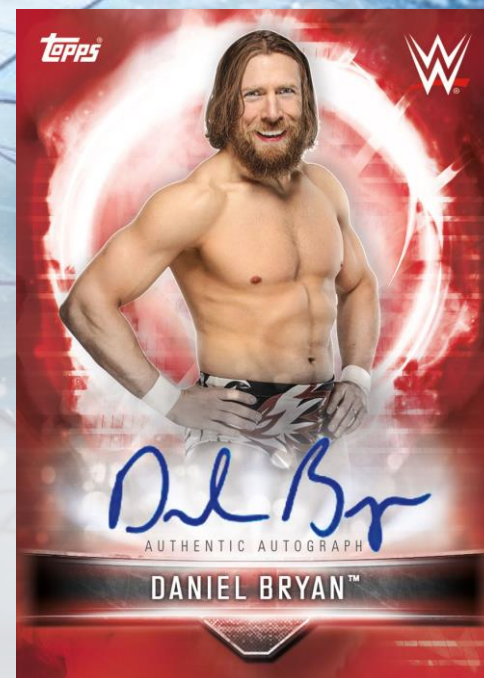

2019

TOPPS® ROAD TO WRESTLEMANIA

AUTOGRAPH CARDS

Autograph Cards

Autographs of WWE Superstars from both the WWE Men's and Women's Divisions!

Parallels Include:

- Bronze: #'d to 50
- Silver: #'d to 25 (HOBBY ONLY)
- Gold: #'d to 10
- Red: #'d 1 of 1
- Printing Plates: #'d 1 of 1

Look for rare Dual Autograph Cards #'d to 10!

Autograph Card - Red Parallel