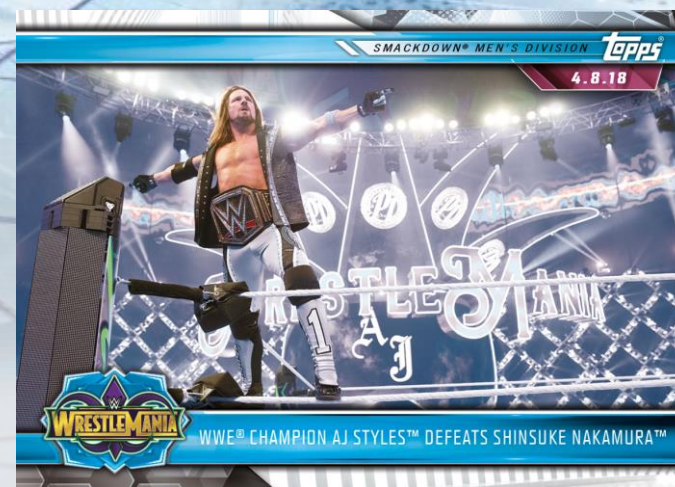

HOBBY

2019

TOPPS® ROAD TO WRESTLEMANIA®

Autograph Card

Shirt Relic Card

2 Hits Per Hobby Box with
one autograph card guaranteed!

Introducing 2019 Topps WWE® Road to
WrestleMania® Trading Cards, kicking off
WWE®'s largest event of the year,
WrestleMania® 35!

Look for autographs, Superstar-worn shirt
relics, event-used mat relics and more!

ON SALE JANUARY 2019!

2019

TOPPS® ROAD TO WRESTLEMANIA

BASE CARDS

Base Cards

100 new Base Cards highlighting 2018's best matches and moments in WWE from the Men's Divisions of Raw, SmackDown LIVE and WWE 205 Live!

Parallels Include:

- Bronze: 1 in 2 packs
- Silver: #'d to 25 – **HOBBY ONLY**
- Blue: #'d to 99
- Gold: #'d to 10
- Red: #'d 1 of 1
- Printing Plates: #'d 1 of 1

Base Card

TOPPS® ROAD TO WRESTLEMANIA

INSERT CARDS

WrestleMania 35 Roster Cards

Superstars who competed at *WrestleMania 34*, looking forward to their appearances at *WrestleMania 35*!

Ronda Rousey Spotlight **NEW!**

The first 10 cards of 40 chronicling the WWE career of MMA Legend Ronda Rousey! The next 30 cards will appear in other Topps WWE trading card sets throughout the year!