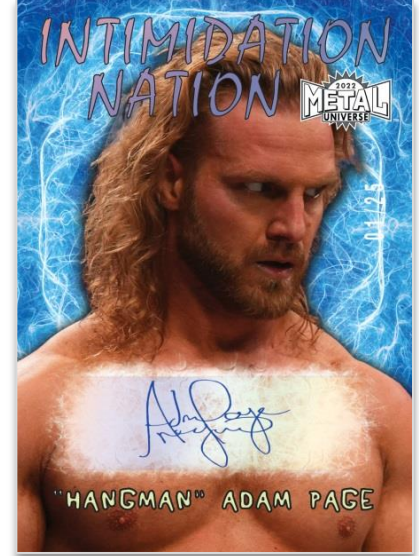

PLANET METAL

Regular

Each card in this classic three-sided die-cut set features top wrestlers and crew members.

Collect both the regular and Gold parallel sets.

METAL-X

These rare hits, printed on Rainbow Foilboard with a PETG top layer and Spectrum Deco Foil, and featuring wrestlers cherished by fans around the world, will be a valuable addition to any collection!

INTIMIDATION NATION

Auto Parallel

With a vaunted checklist and impressive design, the popular **Intimidation Nation** insert will be a hit with AEW fans.

Keep an eye out for low-#'d Auto parallels!

JAMBALAYA

Everyone will be chasing after super-rare **Jambalaya** cards featuring the most popular wrestlers on the AEW roster!

PALLADIUM

Regular

Collect two different acetate insert sets:

Palladium, which features many of the most popular wrestlers, and **Hardware**, which features wrestlers that have won one or more belts.