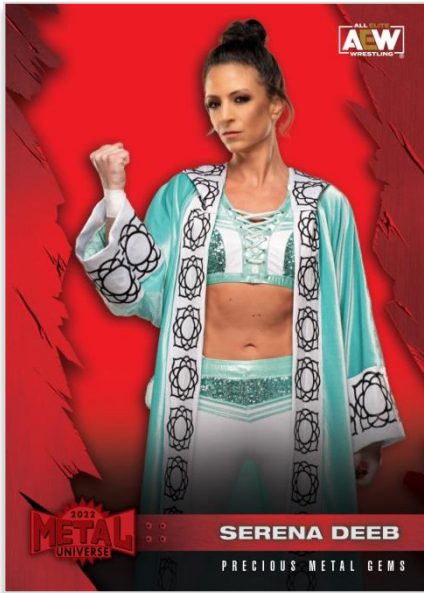

BASE SET

Red PMG Parallel

BASE SET

Silver Auto Parallel

1997-98 RETROS

Regular

SKYBOX PREMIUM

Star Rubies Parallel

The base set, which features the biggest names in AEW today, consists of 100 regular cards and 50 SP's (the best-of-the-best). Collect one **Base Set SP** card from every pack, on average. There are a variety of compelling parallels: Red, Green and Gold PMG parallels of the complete base set, and Silver, Green and Gold auto parallels of the regular cards. Also keep an eye out for Printing Plates from the complete base set.