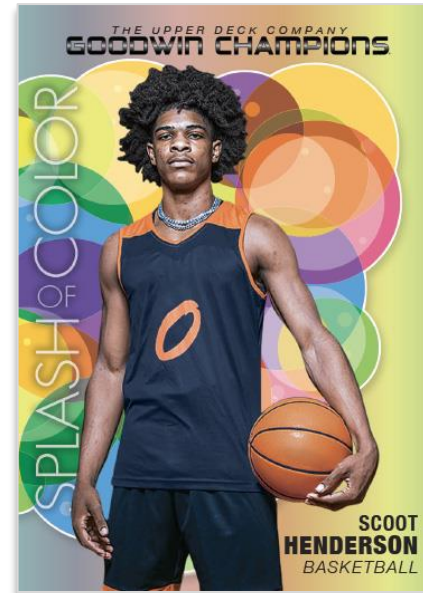

N O R T H A M E R I C A R E T A I L

2 0 2 3

**GOODWIN
CHAMPIONS®**

GOODWIN CHAMPIONS

BASE SET

Lucky Red Parallel

NORTH AMERICA BLASTER EXCLUSIVE!

The Base Set (1-100) features a contemporary design and an eclectic mix of rookies, superstar athletes and entertainment personalities from around the world. Find **Turquoise** parallels, only available in the bonus pack!

PLATINUM VARIANTS

Splash of Color Green Rainbow Parallel

Collectors can find Platinum Variants of the Base Set and the Splash of Color insert set! Each variant card is printed using chromium technology. Look for a variety of colorful parallels including the North America Blaster Exclusive, **Neon Green** parallel.

GOODWIN CHAMPIONS

YOUNG GUNS®
Regular

One of Upper Deck's most anticipated rookie cards of the year will appear in Goodwin Champions® for the first time!

GLOW-IN-THE-DARK SPACE
Manufactured Patch Tier 5

This is a five-tiered collection of embroidered glow-in-the dark manufactured patch cards commemorating space constellations and some of the coolest objects in the galaxy! Their beauty, artistry and rarity will make this unique 100-card set a welcome addition to your collection.