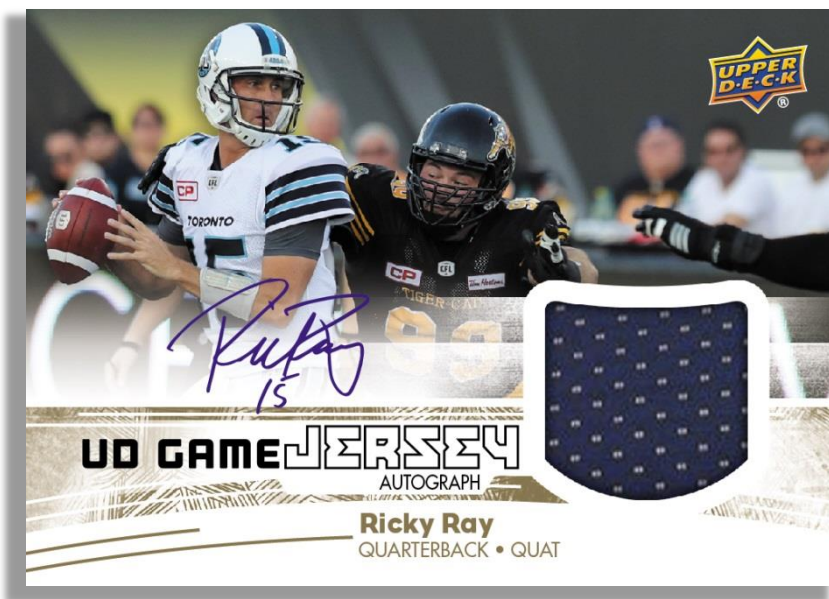

2018

**CANADIAN
FOOTBALL**

**GET 4 HITS
PER BOX**

*Including Game Used
Material Cards, Autograph
Cards, or Game Used Jersey
Autograph Cards*

- CARDS ON AVERAGE -

Product depicted for demonstration purposes only and is subject to change without further notice. © 2018 UDC. 5830 El Camino Real, Carlsbad, CA 92008 . All rights reserved. All CFL/LCF and GREY CUP/COUPE GREY marks and logos and CFL team names and logos as depicted herein are registered trademarks and copyrighted works of the Canadian Football League and the respective Canadian Football League teams. ©CFL. The CFLPA logo and all player images, likenesses, attributes, and statistics as depicted herein are trademarks and copyrighted works of the Canadian Football League Players Association. ©2018 CFLPA. www.upperdeckstore.com

2018
CANADIAN
FOOTBALL

CONFIGURATION:

- 6 cards per pack
- 16 packs per box
- 10 boxes per inner case
- 2 inners per master case

PRODUCT HIGHLIGHTS:

- **NEW!** O-Pee-Chee Jumbo Jersey cards featuring an impressive game used jersey swatch!
- **NEW!** UD Game Jersey Autograph cards from CFL's top superstars including 2017's Grey Cup champion Ricky Ray.
- Find memorabilia cards including UD Game Jersey cards and rare UD Game Patch cards.
- Look for ultra-rare parallels including Gold Border (#'d to 50) and Purple Border (#'d to 15).
- Grab randomly inserted Base Set Blank Back SPs.
- Collect the newly-expanded 200-card base set!

UD GAME JERSEY AUTOGRPH

All Content is subject to change. Card images are solely for the purpose of design display.

2018
CANADIAN
FOOTBALL

BOX BREAK (on average):

- 4 hits per box including:
 - 2 autograph cards &
 - 2 memorabilia cards
- 12 parallels per box including:
 - At least 8 red border parallels
 - At least 2 gold border parallels