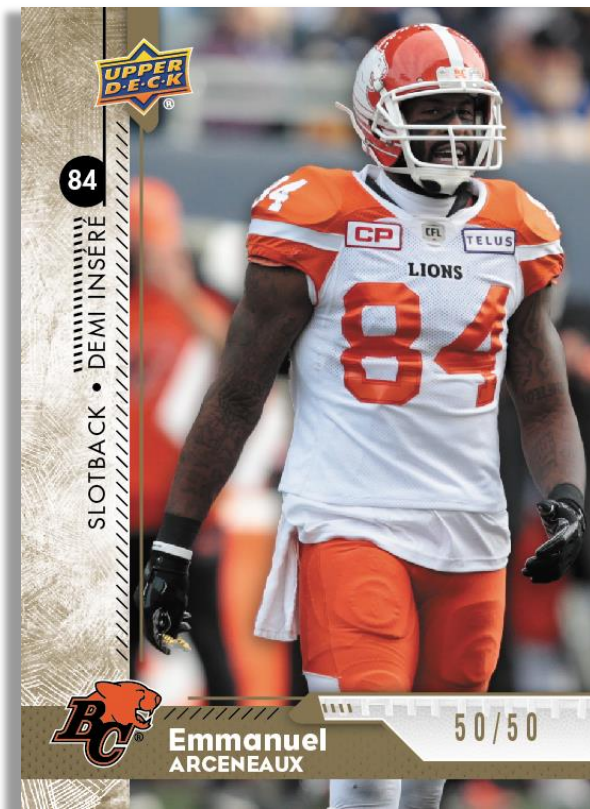

GOLD BORDER PARALLEL
(#'d to 50)