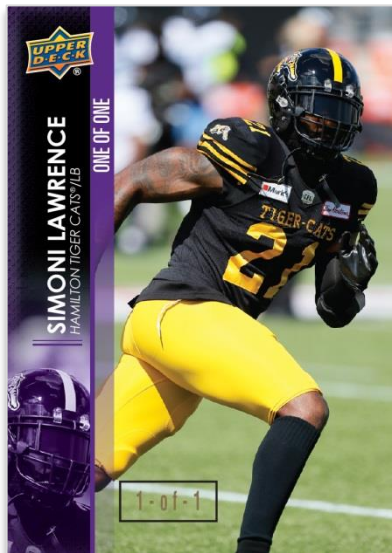

HOBBY

2022

CANADIAN FOOTBALL LEAGUE

Product depicted for demonstration purposes only and is subject to change without further notice.
©2022 UDC. 5830 El Camino Real, Carlsbad, CA 92008. All rights reserved. All CFL/LCF and GREY CUP/COUPE GREY marks and logos and CFL team names and logos as depicted herein are registered trademarks and copyrighted works of the Canadian Football League and the respective Canadian Football League teams. ©CFL. The CFLPA logo and all player images, likenesses, attributes, and statistics as depicted herein are trademarks and copyrighted works of the Canadian Football League Players Association. ©2022 CFLPA. www.upperdeckstore.com.

BASE SET
Gold Parallel

BASE SET
Purple One-of-One Parallel

BASE SET
Auto Parallel

2022 CFL sports a 200-card base set consisting of the top players from all nine teams!

In addition to the regular set, collect up to five intriguing parallels:

Gold (4 per box, on average) | **NEW!** Exclusives (#'d to 100) | **NEW!** High Gloss (#'d to 10) | Black 1-of-1 | Auto (select players)

UD GAME JUMBO JERSEY

UD GAME AUTO PATCH

Add some game-worn memorabilia cards to your collection! Look for cards from these incredible memorabilia sets: