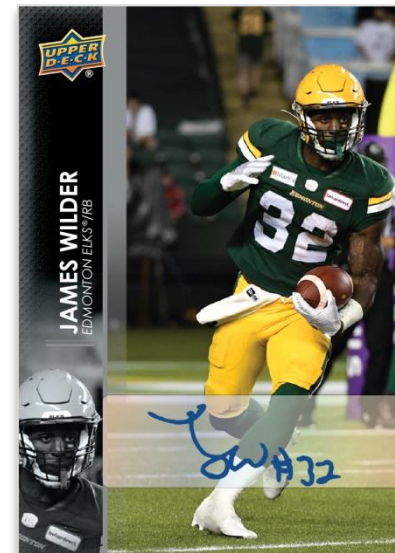

HOBBY

2022

CANADIAN FOOTBALL LEAGUE

Product depicted for demonstration purposes only and is subject to change without further notice.
©2022 UDC. 5830 El Camino Real, Carlsbad, CA 92008. All rights reserved. All CFL/LCF and GREY CUP/COUPE GREY marks and logos and CFL team names and logos as depicted herein are registered trademarks and copyrighted works of the Canadian Football League and the respective Canadian Football League teams. ©CFL. The CFLPA logo and all player images, likenesses, attributes, and statistics as depicted herein are trademarks and copyrighted works of the Canadian Football League Players Association. ©2022 CFLPA. www.upperdeckstore.com.

BASE SET
Gold Parallel

BASE SET
Purple One-of-One Parallel

BASE SET
Auto Parallel

2022 CFL sports a 200-card base set consisting of the top players from all nine teams!

In addition to the regular set, collect up to five intriguing parallels:

Gold (4 per box, on average) | **NEW!** Exclusives (#'d to 100) | **NEW!** High Gloss (#'d to 10) | Black 1-of-1 | Auto (select players)

UD GAME JUMBO JERSEY

UD GAME AUTO PATCH

Add some game-worn memorabilia cards to your collection! Look for cards from these incredible memorabilia sets: