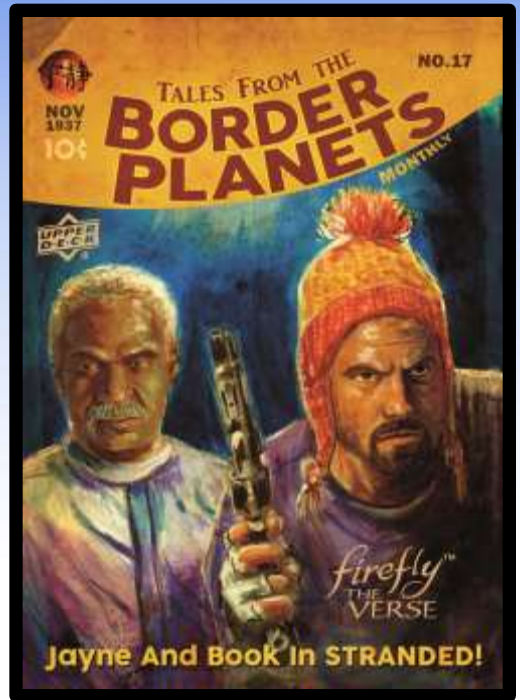

Firefly: The Verse

Content Highlights:

- Collect the **180 card base set featuring Original Art** based upon the series! Five to Six (5-6) base cards in each Hobby Pack!
- Look for Autographs within the Firefly series! **Actor Autos as well as Artist Autos!**
- Look for cards containing replicated iconic patches from the Firefly series!
- **1-of-1 Artist Sketch Cards** featuring original art interpretations of Firefly!
- Collect the **three (3) different Parallels** of the base set: Foil, Canvas and Autographed versions!
- Look for **Subset cards featuring the characters, ships and locations within The Verse!**
- Look for Authentic **1 of 1 press plate cards**

Original Art Actor
Autograph Cards!

Proprietary and Confidential

Firefly: The Verse

Original Art
Base Set!

Proprietary and Confidential

Firefly: The Verse

Replicated Iconic Patch Cards!

Classic "Poster-style" Original Art Cards!