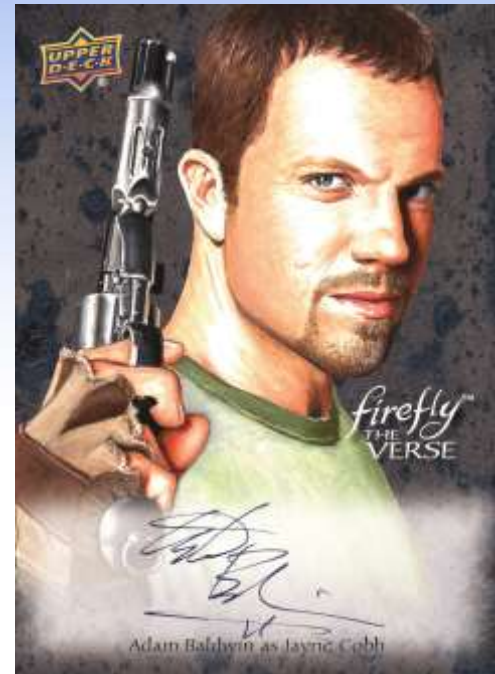

Upper Deck Firefly: The Verse Trading Cards

2015

Proprietary and Confidential

Firefly™ & © 2015 Twentieth Century Fox Film Corporation. All Rights Reserved. Product depicted for demonstration purposes only and is subject to change without further notice.

Firefly: The Verse

Content Highlights:

- Collect the **180 card base set featuring Original Art** based upon the series! Five to Six (5-6) base cards in each Hobby Pack!
- Look for Autographs within the Firefly series! **Actor Autos as well as Artist Autos!**
- Look for cards containing replicated iconic patches from the Firefly series!
- **1-of-1 Artist Sketch Cards** featuring original art interpretations of Firefly!
- Collect the **three (3) different Parallels** of the base set: Foil, Canvas and Autographed versions!
- Look for **Subset cards featuring the characters, ships and locations within The Verse!**
- Look for Authentic **1 of 1 press plate cards**

Original Art Actor
Autograph Cards!

Proprietary and Confidential

Firefly: The Verse

Original Art
Base Set!

Proprietary and Confidential

Firefly: The Verse

Replicated Iconic Patch Cards!

Classic "Poster-style" Original Art Cards!