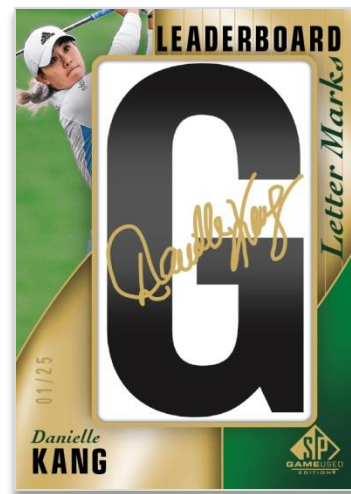

The three-tiered **First Tee Rookies** insert set features autographs and memorabilia from the game's rising stars, including 2020 U.S. Open Champion Bryson DeChambeau, 2020 PGA Champion Collin Morikawa, and 2017 PGA TOUR Player of the Year Justin Thomas.

TOUR GEAR (SHIRT/SHIRT) Gold Parallel

Collectors will be stuffing their collections with a wide variety of **Tour Gear** cards featuring 1-4 golfers and 2-4 pieces of memorabilia, including scarce cap, glove, tag and button memorabilia.

Lucky collectors will find some amazing dual, triple and quad pairings!

SUPREME GEAR: GLOVE

Search for super rare **Supreme Gear** memorabilia cards featuring jumbo-sized pieces of memorabilia, as well as bags and tees.

LEADERBOARD LETTER MARKS

The **Leaderboard Letter Marks** insert set features autographed manufactured letters which mimic the classic leaderboard lettering seen on tour-used courses around the world. Collect each letter in the last name of your favorite star or legendary golfer!