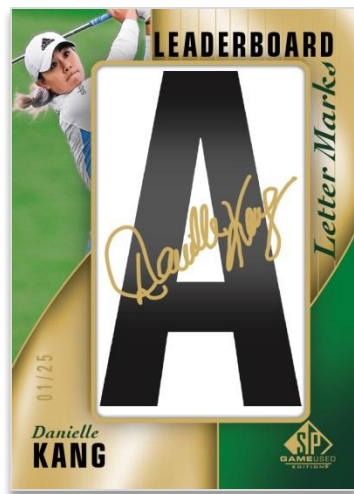

All cards, including the Spectrum parallel cards, are numbered to 49 or less.

INKED DRIVERS - SILVER

Look for the return of the popular **Inked Drivers** insert featuring both silver and black autographed manufactured steel club faces.

TOUR GEAR (SHIRT/SHIRT) Gold Parallel

Collectors will be stuffing their collections with a wide variety of **Tour Gear** cards featuring 1-4 golfers and 2-4 pieces of memorabilia, including scarce cap, glove, tag and button memorabilia.

Lucky collectors will find some amazing dual, triple and quad pairings!

SUPREME GEAR: GLOVE

Search for super rare **Supreme Gear** memorabilia cards featuring jumbo-sized pieces of memorabilia, as well as bags and tees.

LEADERBOARD LETTER MARKS

The **Leaderboard Letter Marks** insert set features autographed manufactured letters which mimic the classic leaderboard lettering seen on tour-used courses around the world. Collect each letter in the last name of your favorite star or legendary golfer!