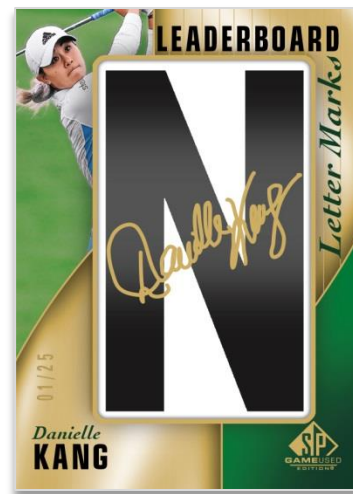

All cards, including the Spectrum parallel cards, are numbered to 49 or less.

INKED DRIVERS - SILVER

Look for the return of the popular **Inked Drivers** insert featuring both silver and black autographed manufactured steel club faces.

TOUR GEAR (SHIRT/SHIRT) Gold Parallel

Collectors will be stuffing their collections with a wide variety of **Tour Gear** cards featuring 1-4 golfers and 2-4 pieces of memorabilia, including scarce cap, glove, tag and button memorabilia.

Lucky collectors will find some amazing dual, triple and quad pairings!

SUPREME GEAR: GLOVE

Search for super rare **Supreme Gear** memorabilia cards featuring jumbo-sized pieces of memorabilia, as well as bags and tees.

LEADERBOARD LETTER MARKS

The **Leaderboard Letter Marks** insert set features autographed manufactured letters which mimic the classic leaderboard lettering seen on tour-used courses around the world. Collect each letter in the last name of your favorite star or legendary golfer!