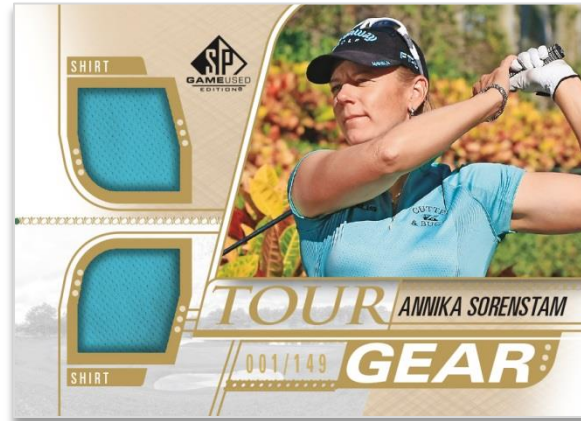

TOUR GEAR (SHIRT/SHIRT) Gold Parallel

Collectors will be stuffing their collections with a wide variety of **Tour Gear** cards featuring 1-4 golfers and 2-4 pieces of memorabilia, including scarce cap, glove, tag and button memorabilia.

Lucky collectors will find some amazing dual, triple and quad pairings!