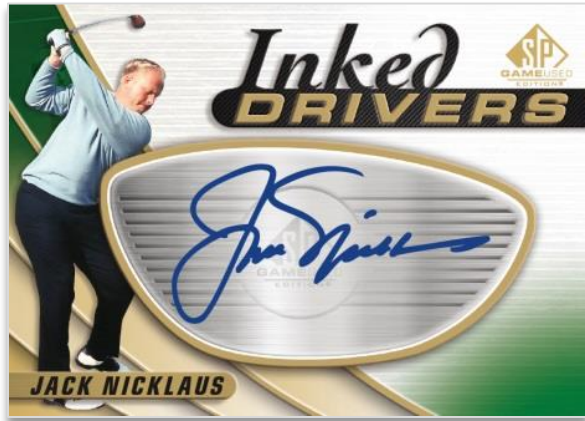

INKED DRIVERS - SILVER

Look for the return of the popular **Inked Drivers** insert featuring both silver and black autographed manufactured steel club faces.