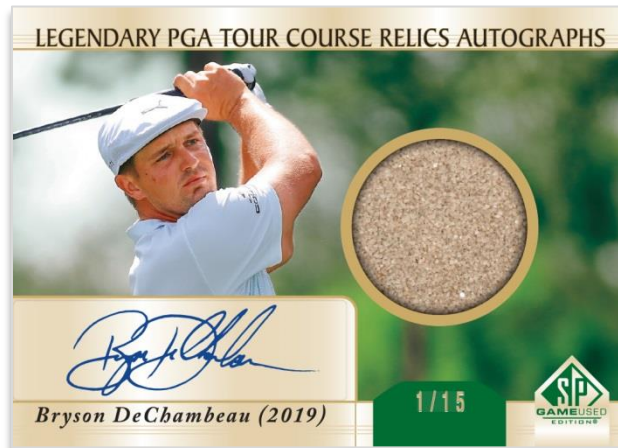

LEGENDARY PGA TOUR COURSE RELICS Autograph Version

Keep an eye out for more **Legendary PGA TOUR Course Relics** cards featuring course-used sand from the famed TPC Sawgrass - Home of THE PLAYERS Championship.
Some cards will be autographed!

(The first cards from this overlay set were released with Artifacts Golf; stay tuned for more products to be announced at a later date for the opportunity to collect the complete set)

CONFIGURATION

5 Cards per Pack / 1 Pack per Box

BOX BREAK (on average)

- **2**
- Base Set Cards (Includes Rookies)
- **2**
- Memorabilia and/or Autograph Cards
- **1**
- Additional Hit or Base Set Card