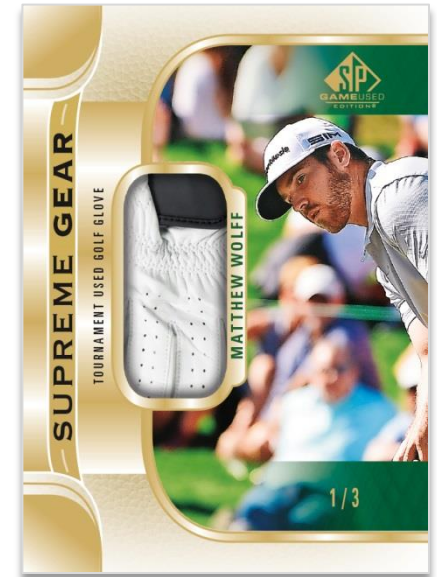

SUPREME GEAR: GLOVE

Search for super rare **Supreme Gear** memorabilia cards featuring jumbo-sized pieces of memorabilia, as well as bags and tees.