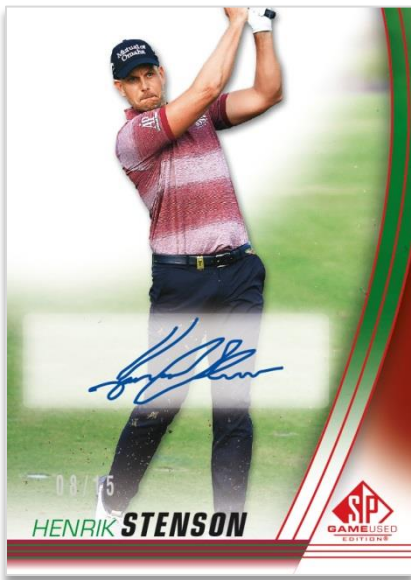

Hobby

Bryson
DeChambeau

GOLF

Product depicted for demonstration purposes only and is subject to change without further notice. © 2021 UDC. 5830 El Camino Real, Carlsbad, CA 92008. All rights reserved.
The PGA TOUR and Swinging Golfer are registered trademarks and used under license by the Upper Deck Company. All rights reserved.

BASE SET
Red Auto Parallel

The **Base Set** features active veterans, legends and rookies.

Look for two parallels - the Spectrum Auto parallel and the low-numbered Red Auto parallel.

FIRST TEE ROOKIES AUTO & SHIRT
Regular - Level 2

The three-tiered **First Tee Rookies** insert set features autographs and memorabilia from the game's rising stars, including 2020 U.S. Open Champion Bryson DeChambeau, 2020 PGA Champion Collin Morikawa, and 2017 PGA TOUR Player of the Year Justin Thomas.