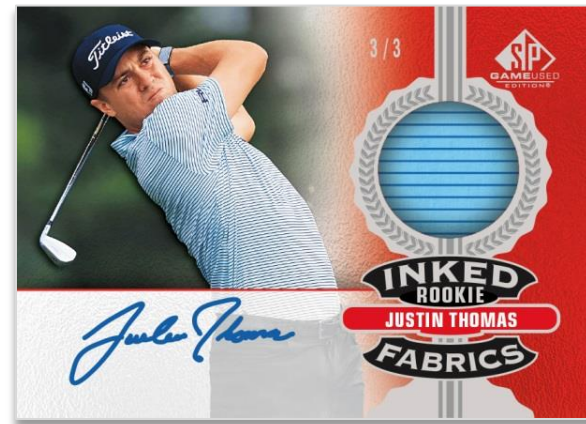

INKED ROOKIE FABRICS: LEVEL 3
Spectrum Parallel

Add some **Inked Fabrics** and **Inked Rookie Fabrics** autographed memorabilia cards to your collection.

All cards, including the Spectrum parallel cards, are numbered to 49 or less.