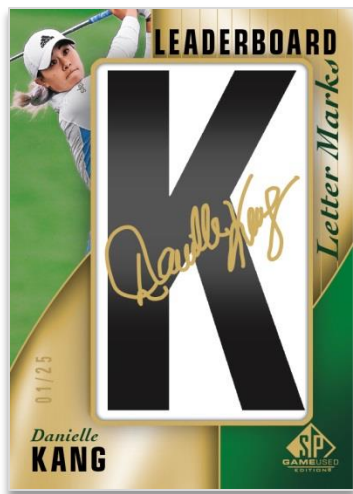

All cards, including the Spectrum parallel cards, are numbered to 49 or less.

INKED DRIVERS - SILVER

Look for the return of the popular **Inked Drivers** insert featuring both silver and black autographed manufactured steel club faces.

TOUR GEAR (SHIRT/SHIRT) Gold Parallel

Collectors will be stuffing their collections with a wide variety of **Tour Gear** cards featuring 1-4 golfers and 2-4 pieces of memorabilia, including scarce cap, glove, tag and button memorabilia.

Lucky collectors will find some amazing dual, triple and quad pairings!

SUPREME GEAR: GLOVE

Search for super rare **Supreme Gear** memorabilia cards featuring jumbo-sized pieces of memorabilia, as well as bags and tees.

LEADERBOARD LETTER MARKS

The **Leaderboard Letter Marks** insert set features autographed manufactured letters which mimic the classic leaderboard lettering seen on tour-used courses around the world. Collect each letter in the last name of your favorite star or legendary golfer!