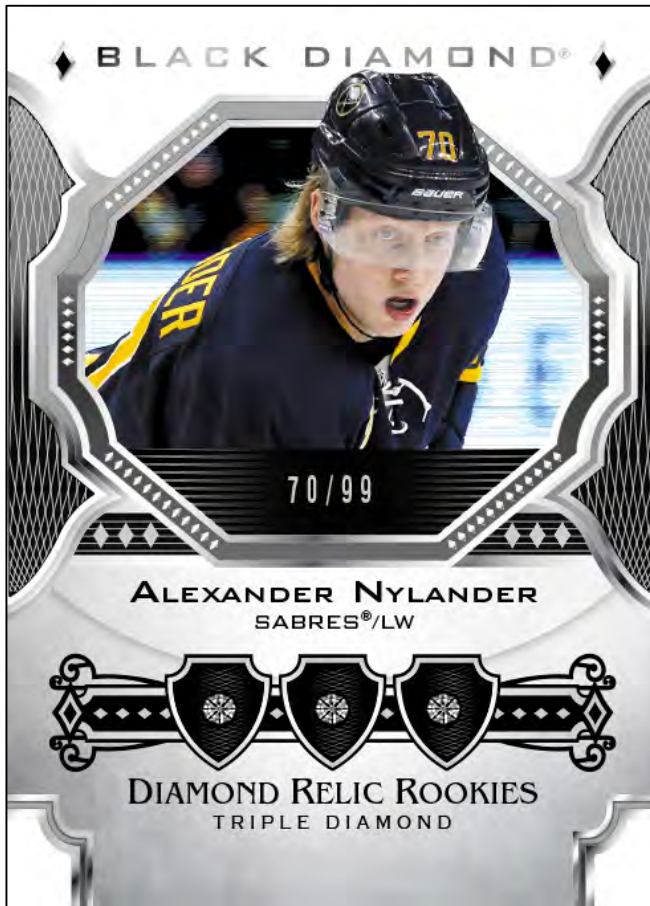

-- Configuration --

5 Cards Per Black Diamond Pack + 1 Card Per Exquisite Pack

1 Black Diamond Pack + 1 Exquisite Bonus Pack Per Box

5 Boxes Per Inner Shipper

Base Set

All Content is subject to change. Card images are solely for the purpose of design display

DIAMOND RELICS

Collect One Diamond Relic Card
Per Inner Shipper on avg

Featuring More Than 30 Elite 2017-18 Prospects

Find four levels with 1 to 4 diamonds embedded within each card

Veteran Diamond Relic cards are back

*Featuring 1 to 4 Diamonds Embedded Within
Each Card And Limited To 5 Copies Per*

Diamond Relic Rookie Gems – Triple Diamond

Base Set Triple Diamond Parallel

Find The Stunning Pure
Black Diamond Relic
Parallel Cards of This
Year's Elite Rookies And
Top Veterans Numbered 1-
of-1