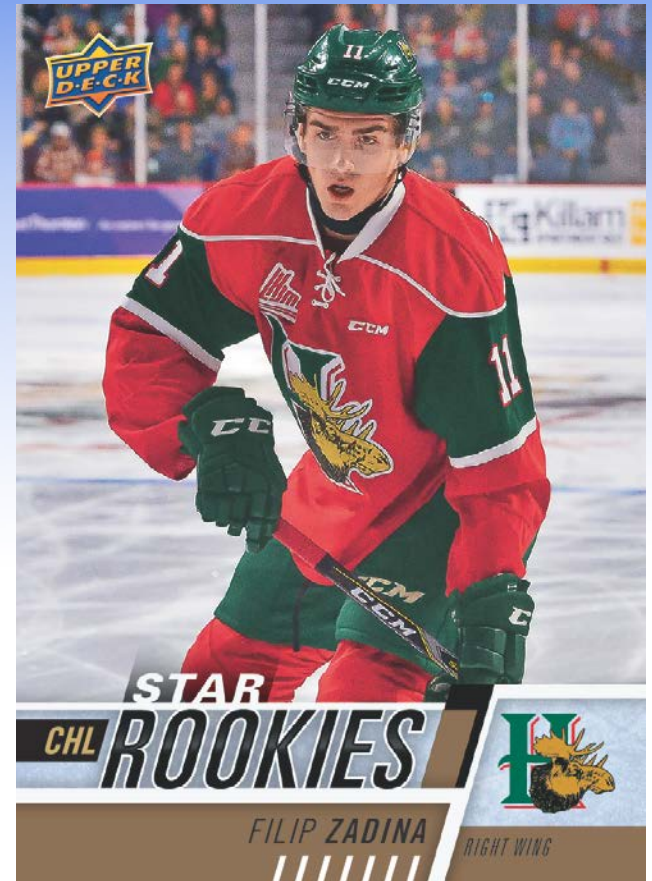

2017-18 CHL Hockey

❖ Configuration:

- 12 cards per pack
- 16 packs per box
- 10 Boxes per inner

❖ Arrival Date: March 2018

Star Rookies,
High Gloss

❖ Product Highlights:

- **Awesome 400-card Base Set!**
 - *Big enough to feature 6-7 players from each CHL team, on avg!*
- **Find 100 Short-Printed Top Prospects!**
 - *Easy enough to grab, but rare enough to offer extra value!*
- **Look for 1 Autograph Card per Box!**
 - *A great way to start your auto collection early on new phenoms!*
- **Find CHL Top Prospects Game and CHL Promising Futures Inserts!**
 - *These two inserts combine to fall 6 per Hobby box!*
- **Grab Exclusives and High-Gloss Parallels of the Star Rookies!**
 - *Numbered to 100 & 10, respectively!*
- **(NEW) Look for Tough-to-Find Season-Highlight Chase Cards!**
 - *Dropping 1 per inner!*

2017-18 CHL Hockey

- ✓ **Box Break: (on average)**
 - Ten (10) Star Rookies
 - One (1) Signature Card
 - One (1) Base Set Parallel
 - Six (6) Top Prospects Game or Promising Futures cards

- ✓ **Additional Hit: (on average)**
 - One (1) Season Highlights card per inner