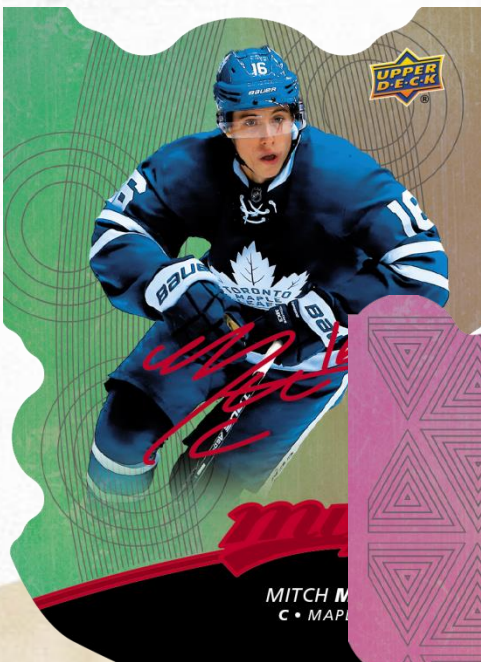

-- BOX BREAK --

on average

10 High-Series Base Short Prints
6 Puzzle Back Base Set Parallels
6 Silver Script Base Set Parallels
5 Colors & Contours Base Set Variations
4 NHL Player Credentials

All Content is subject to change. Card images are solely for the purpose of design display.

Colors & Contours

Collect the Amazing
Colors & Contours Insert
Set

- Averaging 5 Per Box -

Featuring Spectrum
Light F/X

Broken Into 9 Unique
Subsets; Blue, Gold & Purple
With 3 different Perimeter
Die Cuts, All With Varying
Rates of Scarcity