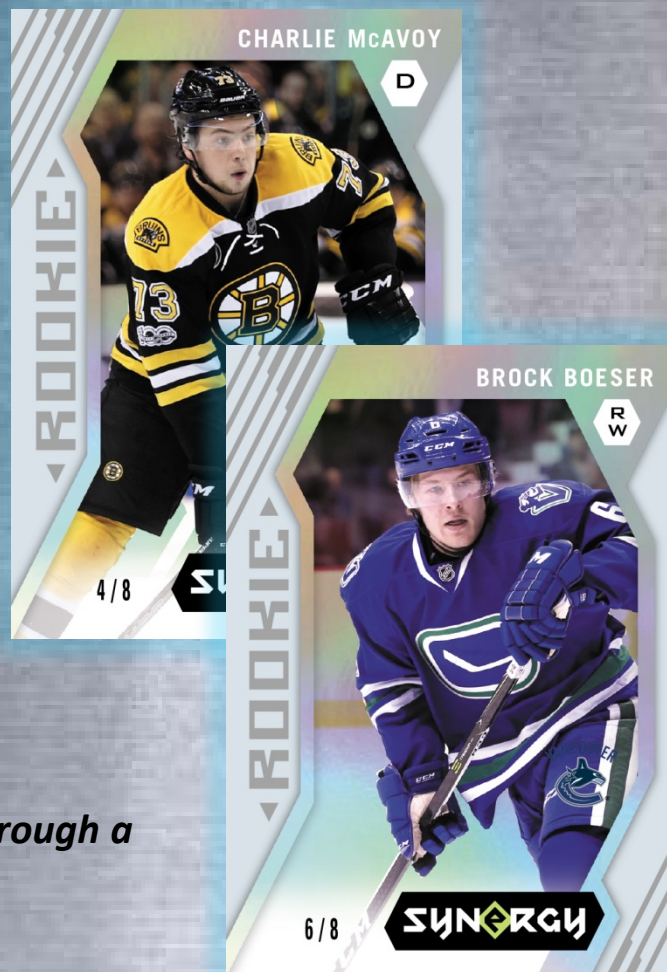

True Rookies

Impressive 50-Card Rookie Checklist

Synergy Hockey provides one of the most unique true rookie subsets produced.

- This 50-card rookie checklist features two tiers, with the first 40 (cards 51-90) being #’d to 18 and the remaining 10 (cards 91-100) being #’d to a mere 8 copies per!
- Red, Blue, Green, and Purple color variants exist for all 50 RCs with seeding ratios varying from 1:4 to 1:1,152.

*Please note, color variants 99 & 100 are available exclusively through a Bounty program

All content is subject to change. Card images are solely for the purpose of design display