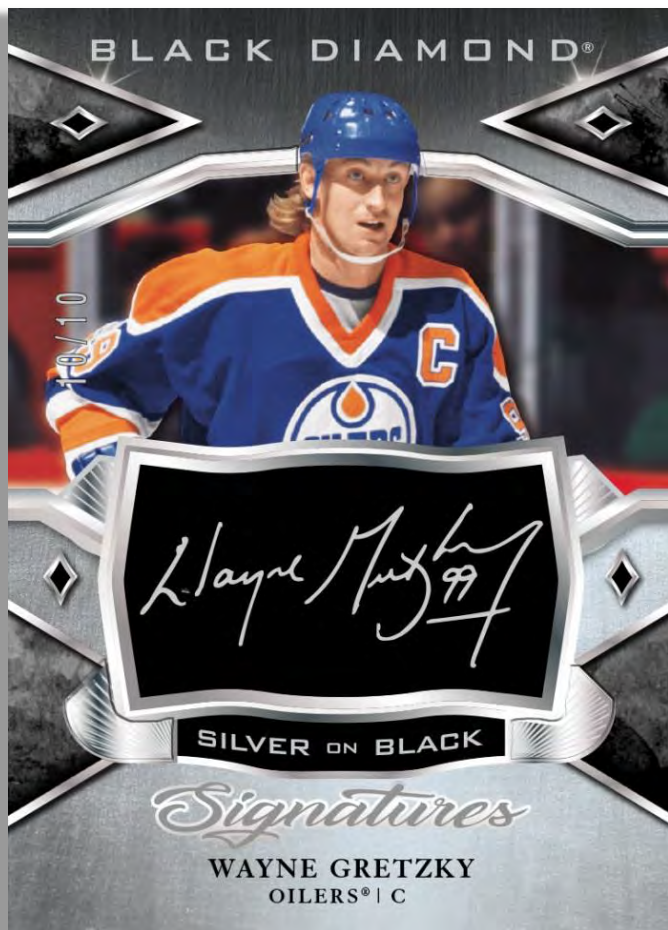

2018-19 HOCKEY
BLACK DIAMOND

**MORE PREMIUM
HITS!**

NEW

All Content is subject to change. Card images are solely for the purpose of design display.