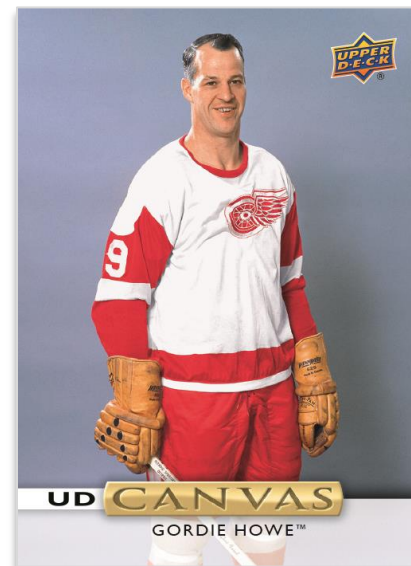

2019-20 UPPER DECK

Series Two
HOCKEY

BASE SET

Regular

Always a favorite with set collectors, the 250-card UD Series Two base set features 198 veteran cards, 49 Young Guns cards & 3 checklist cards.

YOUNG GUNS

Regular

Young Guns are the most anticipated rookie cards of the year and with a heralded incoming rookie class, collectors will be eagerly awaiting release.

UD CANVAS

Retired Stars

The second wave of UD Canvas cards features 89 new star veterans and 29 new short-printed Young Guns, as well as 30 (15 each) of the high-series Retired Stars & Team Canada Program of Excellence cards!