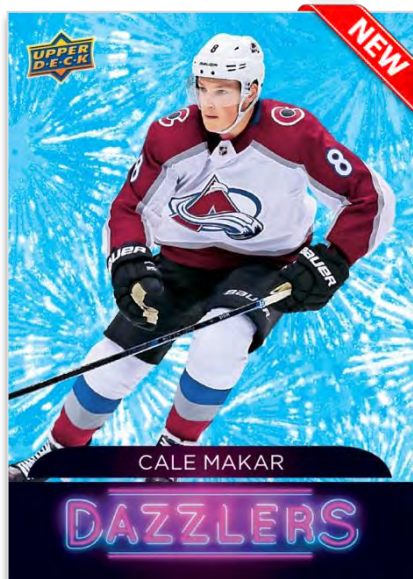

Content is subject to change.
Card images are solely for the purpose of design display.

UPPER DECK

2020-21 SERIES ONE HOCKEY

NHL WORLDWIDE

Regular

DAZZLERS

Blue

PREDOMINANT

Four New Inserts!

We have an impressive stable of new inserts sure to please everyone, from the casual fan to the avid collector:

NHL Worldwide: The number of players, as well as the popularity of hockey in general, is growing rapidly around the globe. This insert pays tribute to the growth of the game worldwide, featuring players from a variety of countries with the flag of their home country prominently displayed. Keep an eye out for the rare **Die-Cut** parallel!