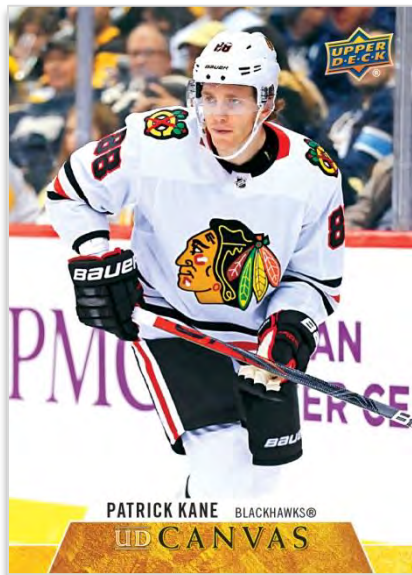

Dazzlers: A brightly-colored collection of full-bodied active stars popped-out (no background). Look for the rare **Pink** parallel!

Predominant: A collection of today's biggest superstars presented in color against a black & white background. Look for **Gold** parallel cards too!

Debut Dates (Not Pictured): An insert commemorating the 1st game for the top players to debut in '19-20 & complimented by **Jersey** & **Patch** parallels.

Content is subject to change.

Card images are solely for the purpose of design display.

UPPER DECK

2020-21 SERIES ONE HOCKEY

UD CANVAS

Regular

Another favorite among collectors, the **UD Canvas** insert returns featuring a collection of the top stars along with the best of the **Young Guns!**