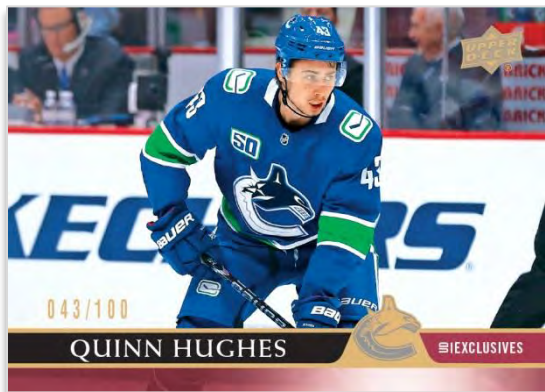

2020-21 **SERIES ONE**

HOBBY

UPPER DECK

HOCKEY

Product depicted for demonstration purposes only and is subject to change without further notice. © 2020 UDC, 5830 El Camino Real, Carlsbad, CA 92008. All rights reserved. NHL and the NHL Shield are registered trademarks of the National Hockey League. All NHL logos and marks and NHL team logos and marks depicted herein are the property of the NHL and the respective teams and may not be reproduced without the prior written consent of NHL Enterprises, L.P. © NHL 2020. All Rights reserved. © NHLPA. Officially Licensed Product of the NHLPA. NHLPA, National Hockey League Players' Association and the NHLPA logo are trademarks of the NHLPA and are used under license.

UPPER DECK

2020-21 SERIES ONE HOCKEY

BASE SET
Exclusives Parallel

YOUNG GUNS
Regular

Upper Deck's flagship product sports a 250-card base set which includes 198 regular cards, 49 **Young Guns** & three checklist cards. Look for the highly sought-after **Exclusives** (#'d to 100), **High Gloss** (#'d to 10) and **Clear Cut** parallels, each of which are **Hobby-Exclusive!** We've also expanded the base set parallel offering in 2020-21, adding a French version of the full set!

Home of the Young Guns!

Young Guns are the most anticipated rookie cards of the year and scouts are buzzing about the depth of the 2020-21 class, labeling several prospects as "elite." Due to the popularity of the cards, we've expanded the lineup this year, adding a **French** parallel. Yes, there are now **Young Guns** cards entirely in French!