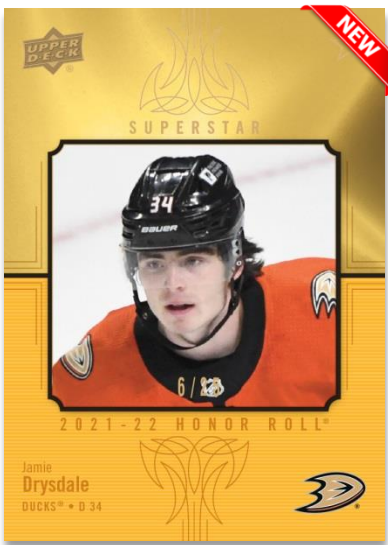

UD PORTRAITS SP ROOKIES

Regular

The next set of cards in this long-running favorite feature only rookies!

Look for low-#'d Black & White parallels of both the regular cards and the SP's.

O-PEE-CHEE RETRO UPDATE ROOKIES

Black Border Parallel

The **O-Pee-Chee Update** and **O-Pee-Chee Retro Update** sets are back! Both feature veterans and top rookies.

Look for Red Border (**Hobby Exclusive!**) and Blue Border parallels of the regular update set, and serially-#'d Black Border and Neon Green Border parallels of the retro set, which sports a vintage O-Pee-Chee design.

Content is subject to change without further notice.
Card images are solely for the purpose of design display.

2021-22 HOCKEY SERIES TWO

HONOR ROLL Gold Rainbow Parallel

The next batch of cards in this classic UD insert set - which is new to Series 2 - feature veterans and rookies.