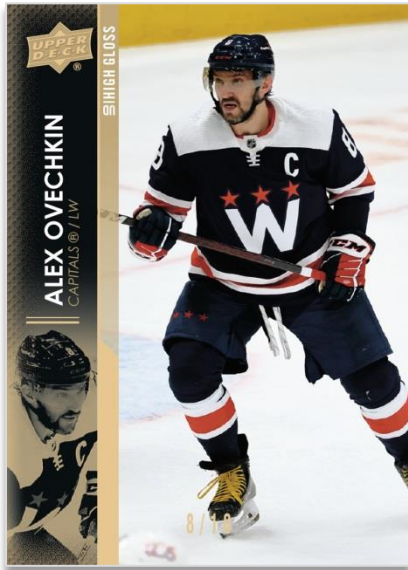

2021-22 HOCKEY SERIES TWO

BASE SET
High Gloss Parallel

YOUNG GUNS®
Regular

UD CANVAS YOUNG GUNS
Regular

Series 2 features the next 250 cards of the 2021-22 Upper Deck Base Set. Collect new veteran and **Young Guns®** cards - the most anticipated rookie cards of the year! Look for six of these cherished rookie cards in every box, on average.

Collect the Exclusives (#'d to 100), High Gloss (#'d to 10), Clear Cut (**Hobby Exclusive!**) and French parallels of the complete Base Set.

Collect new star veterans and **Young Guns®**, as well as **High Series Retired** and **High Series Program of Excellence** cards. Each box contains four of the popular **UD Canvas®** cards, on average.