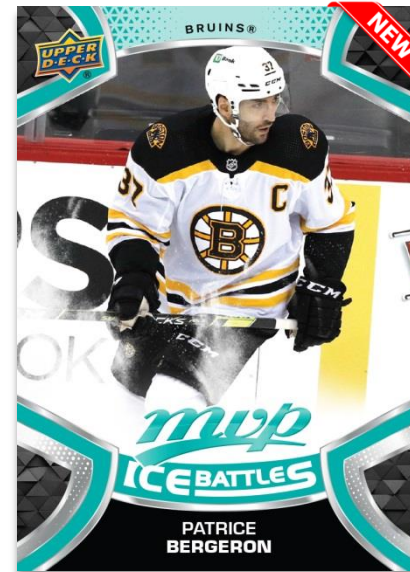

mvp

HOCKEY 2021-22

BASE SET

High Series Star & Rookie SP's

BASE SET

High Series Star & Rookie SP's - Gold Script Parallel

BASE SET

Ice Battles Parallel

MVP's popular **Base Set** consists of 200 regular cards and 50 High Series Star & Rookie SP cards!

Collect up to three parallels: the Silver Script parallel, the **Blaster Exclusive** Gold Script parallel and the **all-new** Ice Battles parallel.