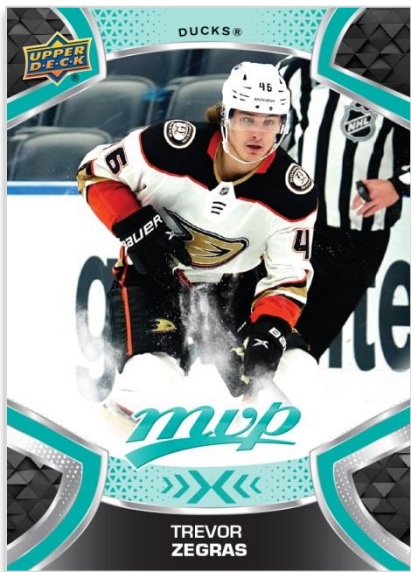

mvp

HOCKEY 2021-22

BASE SET

High Series Star & Rookie SP's

BASE SET

High Series Star & Rookie SP's - Gold Script Parallel

BASE SET

Ice Battles Parallel

MVP's popular **Base Set** consists of 200 regular cards and 50 High Series Star & Rookie SP cards!

Collect up to three parallels: the Silver Script parallel, the **Blaster Exclusive** Gold Script parallel and the **all-new** Ice Battles parallel.