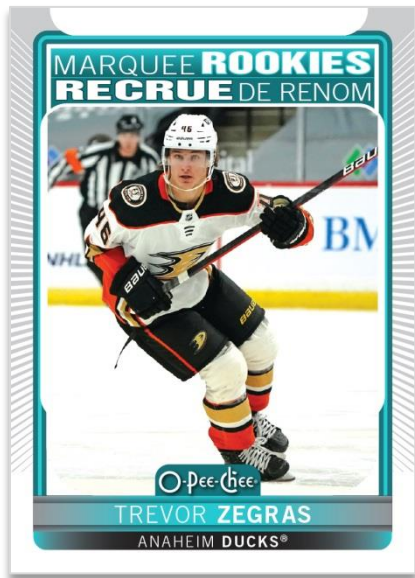

RETAIL

O-Pee-Chee®

2021-22 HOCKEY

Product depicted for demonstration purposes only and is subject to change without further notice. © 2021 UDC, 5830 El Camino Real, Carlsbad, CA 92008. All rights reserved. NHL and the NHL Shield are registered trademarks of the National Hockey League. All NHL logos and marks and NHL team logos and marks depicted herein are the property of the NHL and the respective teams and may not be reproduced without the prior written consent of NHL Enterprises, L.P. © NHL 2021. All Rights reserved. © NHLPA. Officially Licensed Product of the NHLPA. NHLPA, National Hockey League Players' Association and the NHLPA logo are trademarks of the NHLPA and are used under license.

BASE SET - MARQUEE ROOKIES

Regular

BASE SET RETRO VARIATION

Regular

BASE SET

Red Border Parallel

Sporting a robust 600-card **Base Set**, O-Pee-Chee perennially features the most comprehensive single-season Hobby set in hockey. The Base Set includes a 100-card high-series subset featuring the following:

- Marquee Rookies (35)
- Rookie Season Reviews (15)
- Team Checklists (31)
- League Leaders (9)
- Season Highlights (10)

Look for Blue Border and Red Border parallels, as well as a Retro Variation of the entire Base Set!