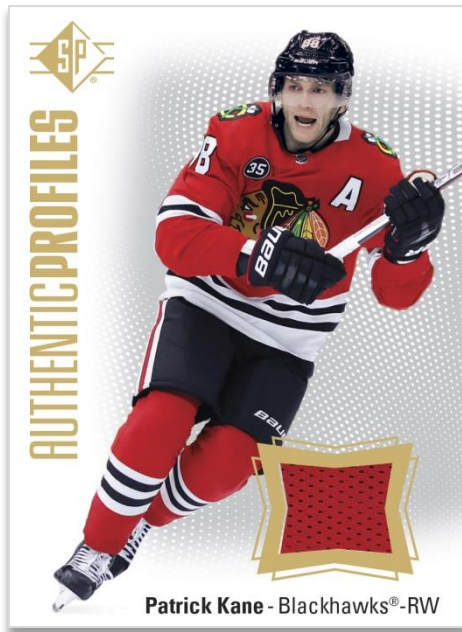

AUTHENTIC PROFILES
Jersey Parallel