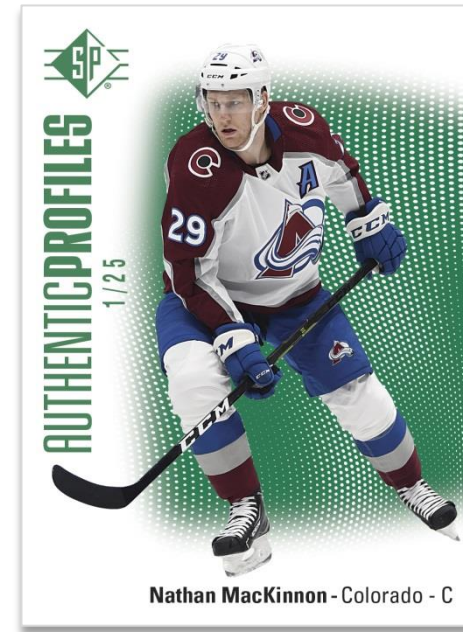

2021-22 HOCKEY

SP BASE SET
Blue Parallel

Purple Parallel | Signatures Gold Parallel | Green Tint Patterned Foilboard Parallel

SP ROOKIE AUTHENTICS

Complete the 140-card base set consisting of 100 star veteran cards and 40 serially-numbered **SP Rookie Authentics** cards featuring the top 2021-22 rookies!

Collect up to **13** SP Rookie Authentics parallels, highlighted by the Purple (low-#d), Signatures, Signatures Gold (low-#d), Jersey and Black (#d 1-of-1) parallels, as well as the **all-new** Green Tint Patterned Foilboard parallel.

Content is subject to change without further notice.
Card images are solely for the purpose of design display.

AUTHENTIC PROFILES
Jersey Parallel

AUTHENTIC PROFILES
Green Parallel

Collect serially-numbered **Authentic Profiles** insert cards featuring some of today's biggest superstars!