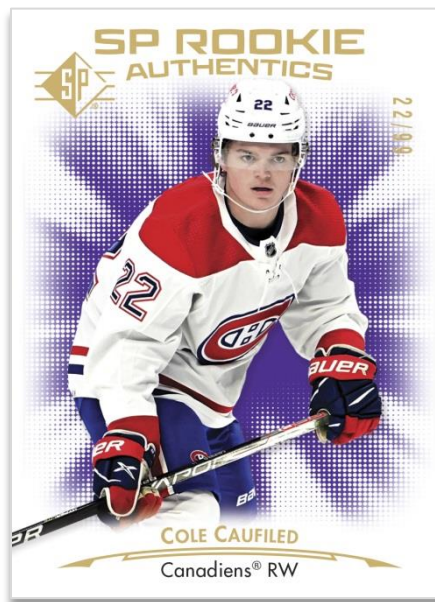

2021-22 HOCKEY

SP BASE SET
Blue Parallel

Purple Parallel | Signatures Gold Parallel | Green Tint Patterned Foilboard Parallel

SP ROOKIE AUTHENTICS

Complete the 140-card base set consisting of 100 star veteran cards and 40 serially-numbered **SP Rookie Authentics** cards featuring the top 2021-22 rookies!

Collect up to **13** SP Rookie Authentics parallels, highlighted by the Purple (low-#d), Signatures, Signatures Gold (low-#d), Jersey and Black (#d 1-of-1) parallels, as well as the **all-new** Green Tint Patterned Foilboard parallel.