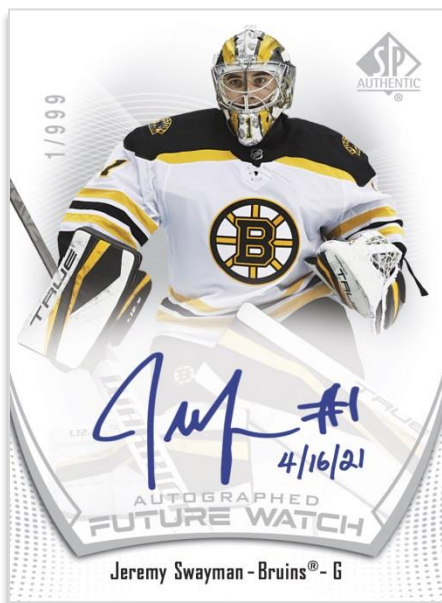

SP
AUTHENTIC
®

2021-22 HOCKEY

HOBBY

Product depicted for demonstration purposes only and is subject to change without further notice. © 2022 UDC, 5830 El Camino Real, Carlsbad, CA 92008. All rights reserved. NHL and the NHL Shield are registered trademarks of the National Hockey League. All NHL logos and marks and NHL team logos and marks depicted herein are the property of the NHL and the respective teams and may not be reproduced without the prior written consent of NHL Enterprises, L.P. © NHL 2022. All Rights reserved. © NHLPA. Officially Licensed Product of the NHLPA. NHLPA, National Hockey League Players' Association and the NHLPA logo are trademarks of the NHLPA and are used under license.

AUTO'D FUTURE WATCH ROOKIES

Regular

FUTURE WATCH

Limited Red

The popular SP Authentic base set features 100 star veterans and 100 **Future Watch Rookies**. The perennially-coveted **Future Watch Rookies** cards are #d to 999 and the autograph versions are hard-signed! Additionally, the first 50 autographed cards for each player (1/999 - 50/999), on average, will also feature a "Debut Date" inscription.

COLLECT TWO AUTOGRAPHS PER BOX!

Every box contains, on average, one **Autographed Future Watch Rookies** card and an additional autograph card, which could be a second **Autographed Future Watch Rookies** card!

NEW!

Look for **Future Watch - Limited Red, Limited Gold** and 1-of-1 **Limited Black** cards! These cards are new unsigned versions of the **Future Watch Rookies** cards that can be collected alongside the **Limited Red, Limited Gold** and 1-of-1 **Limited Black** parallels of the regular base set. Collect eight **Limited Red** cards per box, on average!