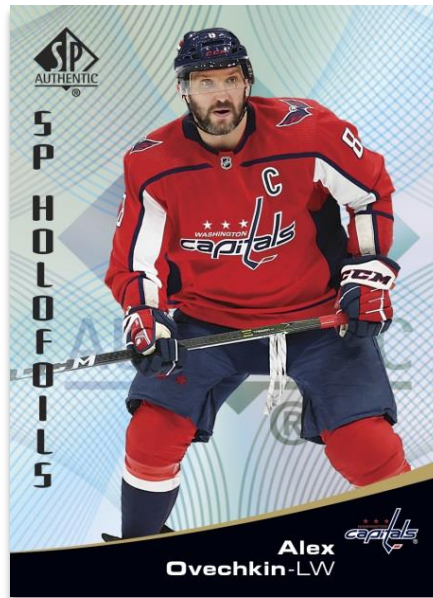

PAGEANTRY
Auto Parallel

SP HOLOFOILS

NEW! Look for cards from these new insert sets:

Pageantry

Features star veterans, top rookies and legends; keep an eye out for hard-signed Auto and Black Auto (#'d 1-of-1) parallels.