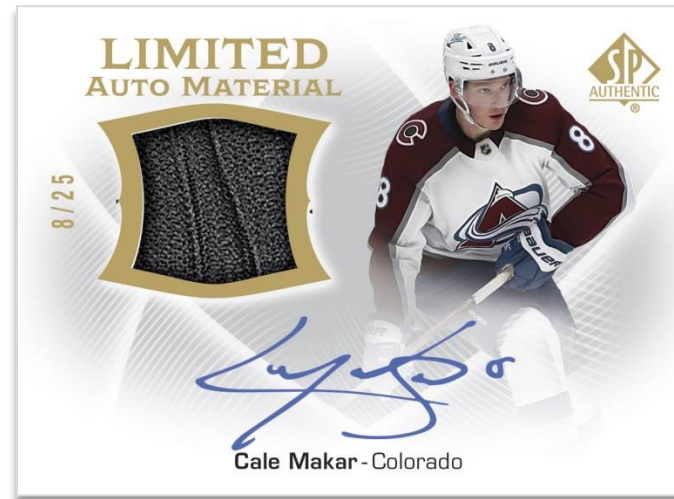

AUTO'D FUTURE WATCH ROOKIES

Regular

FUTURE WATCH

Limited Red

The popular SP Authentic base set features 100 star veterans and 100 **Future Watch Rookies**. The perennially-coveted **Future Watch Rookies** cards are #d to 999 and the autograph versions are hard-signed! Additionally, the first 50 autographed cards for each player (1/999 - 50/999), on average, will also feature a "Debut Date" inscription.

COLLECT TWO AUTOGRAPHS PER BOX!

Every box contains, on average, one **Autographed Future Watch Rookies** card and an additional autograph card, which could be a second **Autographed Future Watch Rookies** card!

NEW!

Look for **Future Watch - Limited Red, Limited Gold** and 1-of-1 **Limited Black** cards! These cards are new unsigned versions of the **Future Watch Rookies** cards that can be collected alongside the **Limited Red, Limited Gold** and 1-of-1 **Limited Black** parallels of the regular base set. Collect eight **Limited Red** cards per box, on average!

UD AUTHENTICS AUTO PATCH

Tier 2

LIMITED AUTO MATERIAL

Tier 3

Bolster your card collection with popular **Limited Auto Material** and **UD Authentics Auto Patch** cards featuring hard-signed autographs and premium game-used memorabilia from many of the biggest names in the game today!