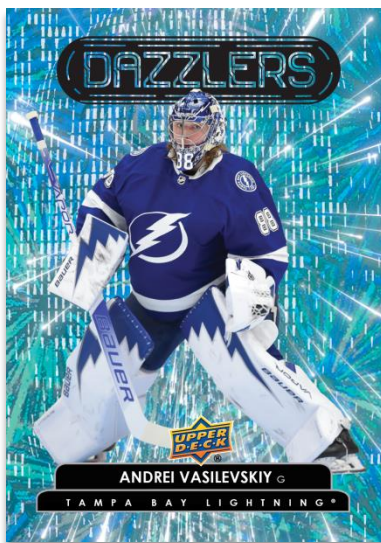

BLUE FREESTYLES

New Insert Sets!
The latest edition of Series One sports three new insert sets sure to please everyone, from the casual fan to the avid collector:

Freestyles: This colorful set is sure to be a hit! Blue versions can be found in the Blaster boxes, Starter Kit and Tin, and Red versions can be found in Retail boxes and Gravity Feed packs.

Centre of Attention: A collection of the best veteran centers in the league.

Defense Mechanism: A collection of the best goalies in the league.

CENTRE OF ATTENTION

Content is subject to change without further notice.
Card images are solely for the purpose of design display.

2022-23 HOCKEY SERIES ONE

UD PORTRAITS

Regular

The popular **UD Portraits** insert is back with a spectacular new design! This set consists of stars and short-printed superstars.

DAZZLERS

Blue

Dazzlers is a stunning, brightly-colored collection of full-bodied active stars popped-out (no background) on patterned foilboard.