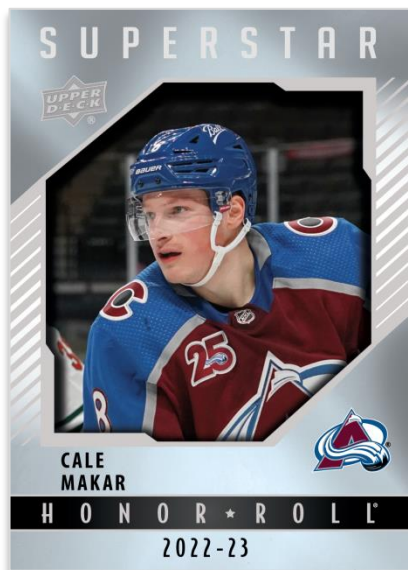

2022-23 HOCKEY SERIES ONE

BASE SET
Regular

YOUNG GUNS®
Regular

UD CANVAS®
Regular

The first installment of Upper Deck's flagship product sports the first 250 cards of the 2022-23 base set. The set includes 198 regular cards, 49 **Young Guns®** cards and three checklist cards.

Young Guns® are perennially the most anticipated rookie cards of the year!

UD Canvas®, a longtime favorite among collectors, returns featuring a collection of the top stars in the game today along with the best of the **Young Guns®**! Series One contains the first 120 cards of this inter-series set.

Content is subject to change without further notice.
Card images are solely for the purpose of design display.

2022-23 HOCKEY SERIES ONE

HONOR ROLL®
Regular

The popular **Honor Roll®** set, featuring a star-studded checklist, is back!

BLUE FREESTYLES

New Insert Sets!
The latest edition of Series One sports three new insert sets sure to please everyone, from the casual fan to the avid collector:

Freestyles: This colorful set is sure to be a hit! Blue versions can be found in the Blaster boxes, Starter Kit and Tin, and Red versions can be found in Retail boxes and Gravity Feed packs.