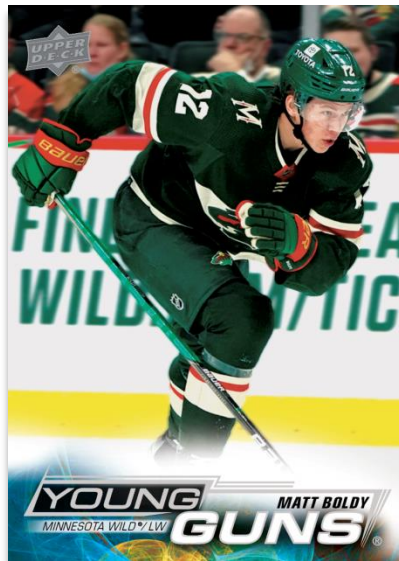

2022-23 HOCKEY SERIES ONE

BASE SET
Regular

YOUNG GUNS®
Regular

UD CANVAS®
Regular

The first installment of Upper Deck's flagship product sports the first 250 cards of the 2022-23 base set. The set includes 198 regular cards, 49 **Young Guns®** cards and three checklist cards.