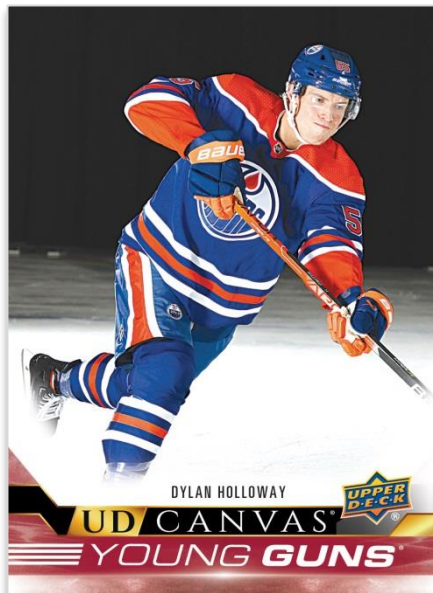

UD CANVAS®
Young Guns®