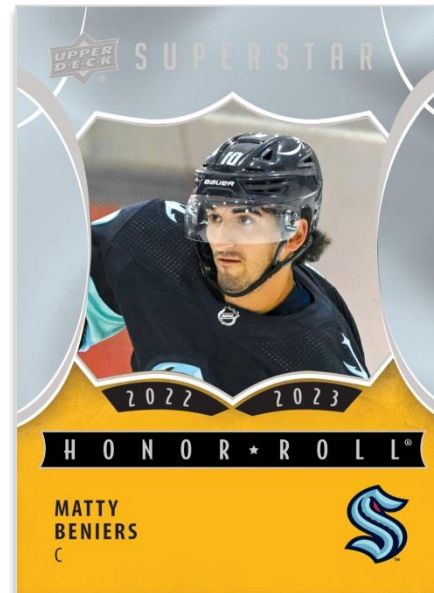

2022-23 HOCKEY SERIES TWO

BASE SET
Regular

UD CANVAS®
Young Guns®

HONOR ROLL®
Regular

DAZZLERS
Blue

Series 2 hosts the next 250 cards of the 2022-23 Upper Deck Base Set - 200 new veterans and 50 new **Young Guns®**, the most anticipated rookie cards of the year!

MORE OVERLAY SETS!

Series Two also features the continuation of these insert sets which originated with Series One. Here is the rundown:

Dazzlers: Since its debut in 2020-21, this brightly-colored collection of popped-out, full-bodied players has been a big hit. Collect the next 50 cards of the 2022-23 set, which feature only rookies. Look for **Blaster-exclusive Green** versions, **Tin/Fat Pack-exclusive Orange** versions and **Retail/Gravity Feed-exclusive Red** versions!