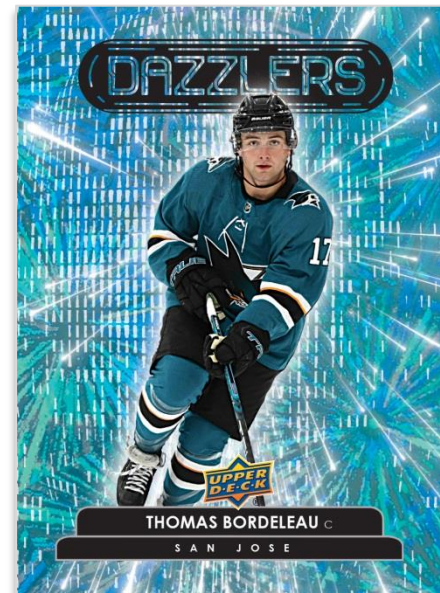

2022-23 HOCKEY SERIES TWO

BASE SET
Regular

UD CANVAS®
Young Guns®

HONOR ROLL®
Regular

DAZZLERS
Blue

Series 2 hosts the next 250 cards of the 2022-23 Upper Deck Base Set - 200 new veterans and 50 new **Young Guns®**, the most anticipated rookie cards of the year!

MORE OVERLAY SETS!

Series Two also features the continuation of these insert sets which originated with Series One. Here is the rundown:

Dazzlers: Since its debut in 2020-21, this brightly-colored collection of popped-out, full-bodied players has been a big hit. Collect the next 50 cards of the 2022-23 set, which feature only rookies. Look for **Blaster-exclusive Green** versions, **Tin/Fat Pack-exclusive Orange** versions and **Retail/Gravity Feed-exclusive Red** versions!