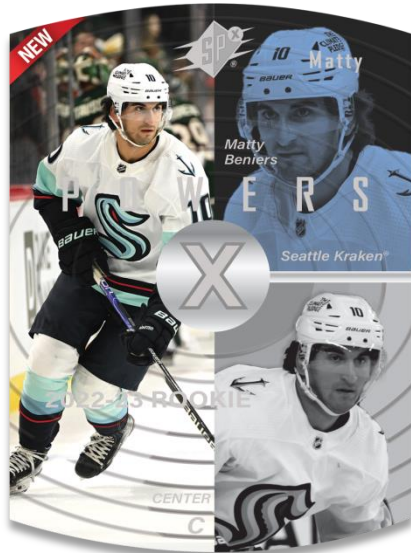

## 1997 Collectors Choice Commemorative

Tier 2

Put together 3-card puzzle pieces featuring superstars and top rookies!

There are three tiers of rarity, with the rookies being the rarest.

Content is subject to change. Card images are solely for the purpose of design display.

## 1997-98 SPx Rookies Regular

Each card sports the classic 1997-98 SPx basketball base design while the checklist features top veterans and rookies.