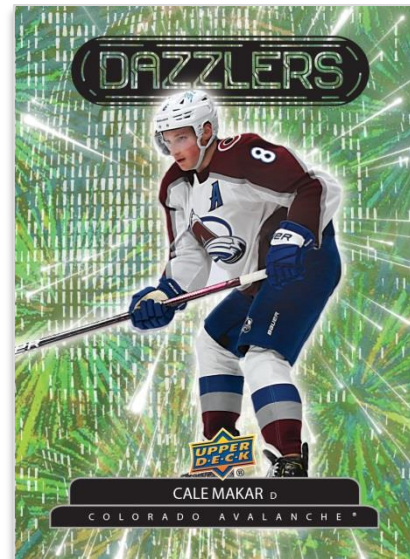

Dazzlers Green

Finish off your **Green Dazzlers (Blaster Exclusive)** and **Orange Dazzlers (Fat Pack Exclusive)** insert sets with the final 50 cards of the 2022-23 season. The checklist features several superstars!

Look for one (1) Green Dazzlers card per Blaster box, on average.

Content is subject to change. Card images are solely for the purpose of design display.