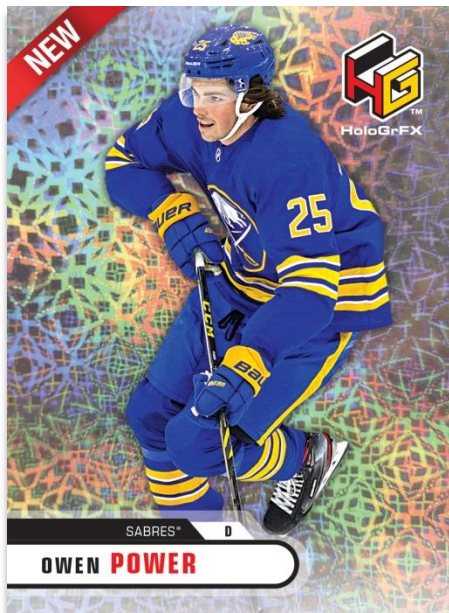

2022-23 HOCKEY EXTENDED SERIES

HoloGrFX
Regular

Star veteran and top rookie set with a Gold parallel and a **Future Fame** set to accompany the base.