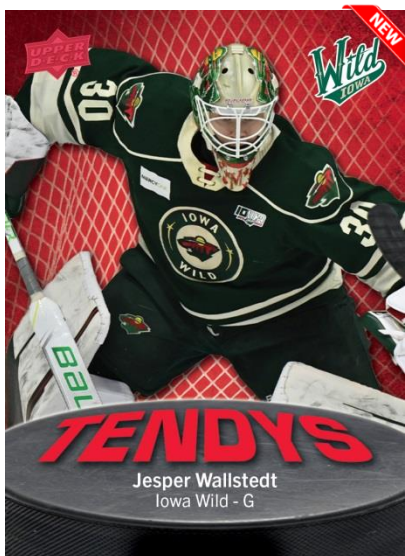

2022-23 HOCKEY

TENDYS
Red Parallel