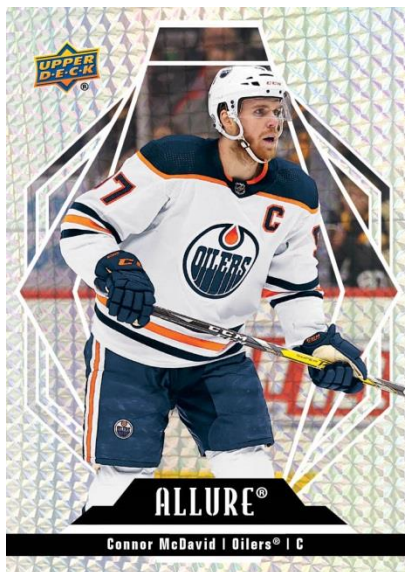

ALLURE®

2022-23 HOCKEY

BASE SET ROOKIES
Black Rainbow Parallel

RETAIL & BLASTER-EXCLUSIVE!

BASE SET
White Diamond Parallel

BASE SET
Red Rainbow Auto Parallel

2022-23 Allure® sports a 150-card **Base Set** featuring 100 veterans and 50 rookies. With several colorful parallel sets to build, including an autograph parallel, Allure® will appeal to a wide variety of collectors.

Collect the **Retail & Blaster-Exclusive** White Diamond parallel as well as the **all-new** and serially-numbered Glitter Bomb parallel!

Content is subject to change without further notice.
Card images are solely for the purpose of design display.