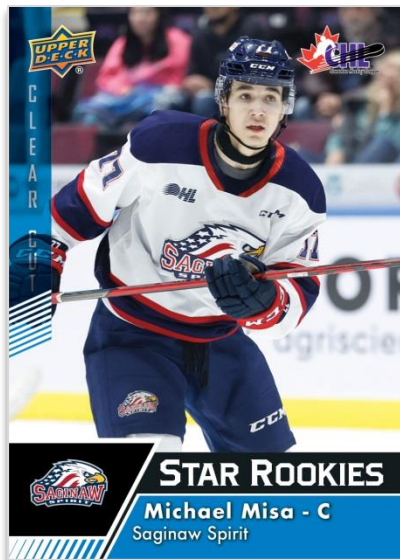

HOBBY

2022-23

2022-23 HOCKEY

BASE SET STAR ROOKIES

Clear Cut Parallel

BASE SET STARS

Autograph Parallel

CHL GRADUATES

Red Parallel

2022-23 CHL boasts a 400-card base set which includes 50 Stars and 50 Star Rookies cards. Collect 1 Stars or Star Rookies card per pack, on average.

Look for #’d Exclusives & High Gloss parallels - and Printing Plates (some with autos!) - of the complete base set.

Keep an eye out for Hobby-Exclusive Clear Cut parallels of the Stars and Star Rookies! Collect 1 Clear Cut parallel per box, on average.

This special set features a selection of the greatest CHL players of all-time!

Look for Hobby-Exclusive Red parallels and low-#’d White Auto parallels.

2022-23 HOCKEY

FUTURE HEROES
Blue Parallel

Each card in this insert features a star player on the classic 1993 Upper Deck Future Heroes design.