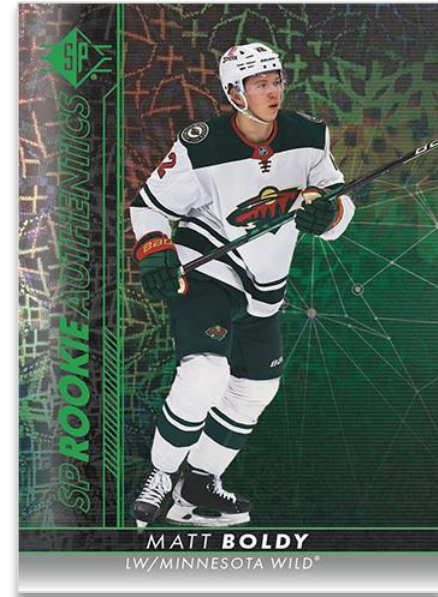

RETAIL

2022-23 HOCKEY

SP BASE SET
Blue Parallel

SP ROOKIE AUTHENTICS

Jersey Parallel | Signatures Gold Parallel | Green Tint Patterned Foilboard Parallel

Complete the 140-card base set consisting of 100 star veteran cards and 40 serially-numbered **SP Rookie Authentics** cards featuring the top 2022-23 rookies!

Collect up to 12 SP Rookie Authentics parallels, highlighted by the Signatures, Signatures Gold (low-#’d), Jersey and Black (#’d 1-of-1) parallels.

Collect, on average, 1 **Rookie Authentics** - Blue parallel card or **Authentic Profiles** - Blue parallel card per pack!