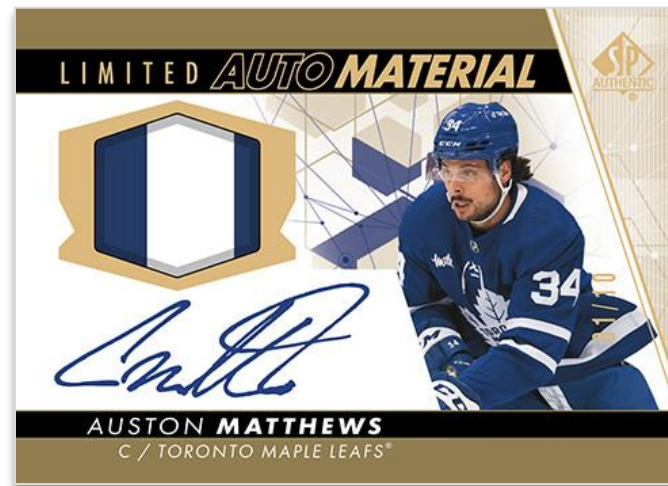

AUTOGRAPHED FUTURE WATCH ROOKIES

Regular

FUTURE WATCH

Limited Blue Parallel

The popular SP Authentic base set features 100 star veterans and 100 **Future Watch Rookies**. The perennially-coveted **Future Watch Rookies** cards are #’d to 999 and the autograph versions are hard-signed! Additionally, the first 50 autographed cards for each player (1/999 - 50/999), on average, will also feature a “Debut Date” inscription.

COLLECT TWO AUTOGRAPHS PER BOX!

Every box contains, on average, one **Autographed Future Watch Rookies** card and an additional autograph card, which could be a second **Autographed Future Watch Rookies** card!

Look for **Future Watch - Limited Red, Limited Gold** (low-#’d) and 1-of-1 **Limited Black** cards! These cards are unsigned versions of the **Future Watch Rookies** cards that can be collected alongside the **Limited Red, Limited Blue, Limited Gold** (low-#’d) and 1-of-1 **Limited Black** parallels of the regular base set.

Collect eight **Limited Red** cards per box, on average!

Content is subject to change without further notice.
Card images are solely for the purpose of design display.

UD AUTHENTICS AUTO PATCH

Tier 2

LIMITED AUTO MATERIAL