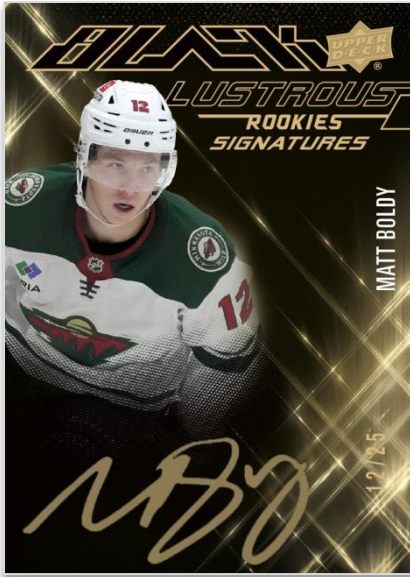

2022-23 HOCKEY

HOBBY

UD BLACK LUSTROUS ROOKIE SIGNATURES

Gold Parallel