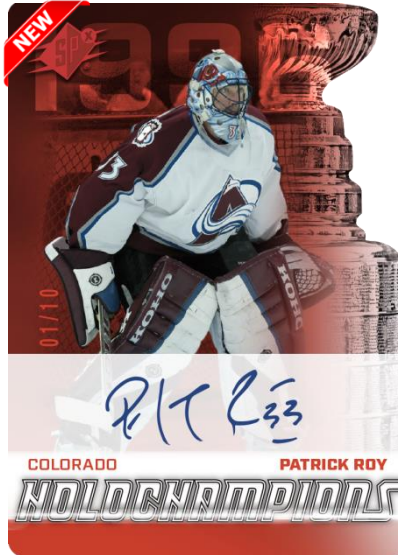

# HOBBY

**SPx FORCE**  
Gold Holo Parallel

Lucky Collectors will find this 10-card set featuring four players on each card. The return of **SPx Force** marks the return of a classic 90's insert.

Be on the lookout for the low-#’d Red, Gold, and Blue parallels of the set.