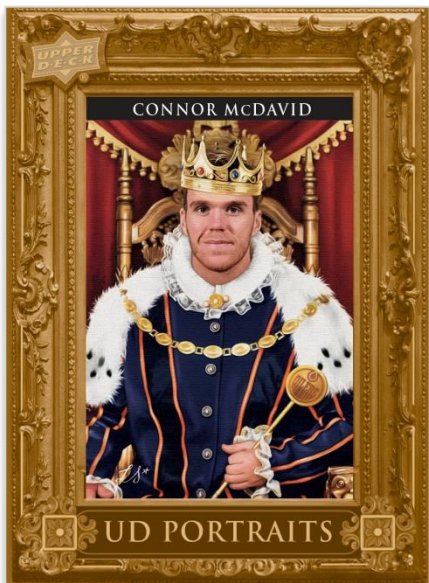

Series 1 sports the first 250 cards of the 2023-24 Upper Deck base set. The set includes 198 veteran cards, 49 **Young Guns®** cards (the most anticipated rookie cards of the season!) and three checklist cards. And as noted previously, we've added a stunning base set parallel - Outburst Silver! The new parallel is printed on Wavefront Zoom 2 stock.

Annually, the Upper Deck base set is the most widely-collected base set in hockey.

Content is subject to change without further notice.
Card images are solely for the purpose of design display.

2023-24 HOCKEY SERIES ONE

RETAIL

UD PORTRAITS

Regular

Fans and collectors alike will be blown away by the **UD Portraits** cards! The latest version of this classic insert portrays star veterans and rookies like you've never seen them before! No two portraits are the same.