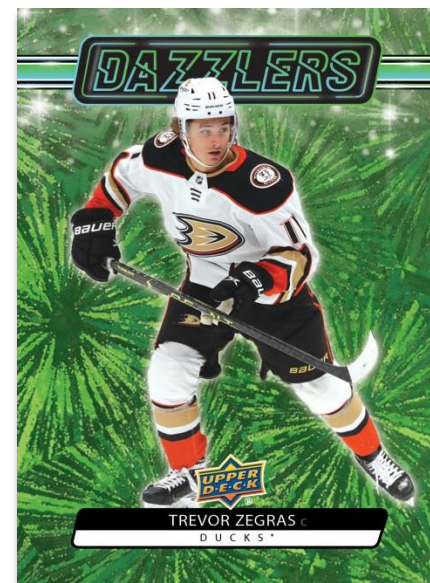

DAZZLERS

Green

Content is subject to change without further notice.
Card images are solely for the purpose of design display.