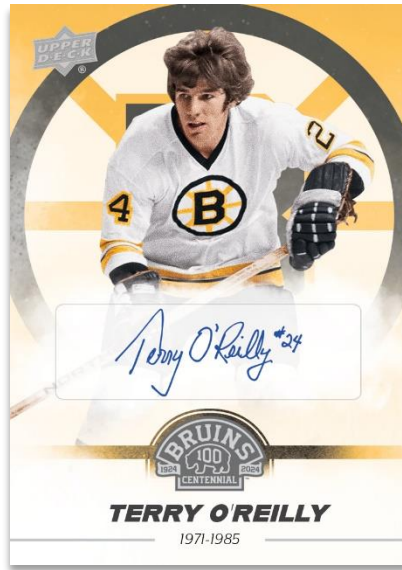

Each box contains the complete 100-card base set featuring legendary Boston Bruins players, as well as 5 insert or parallel cards.

Be on the lookout for exciting parallel cards of the Base Set: Yellow and Gold Spectrum.

Content is subject to change without further notice.
Card images are solely for the purpose of design display.

2023-24

HOCKEY

BASE SET
Autograph Parallel

BASE SET
Autograph Parallel

BASE SET
Gold Spectrum Parallel

Lucky collectors will find autograph parallels of the base set. The autograph checklist is chock-full of Bruins legends, fan favorites, and rising stars.

The rarest of the Base Set Parallels! Collectors can expect to find 1 Gold Spectrum parallel per box (on average).