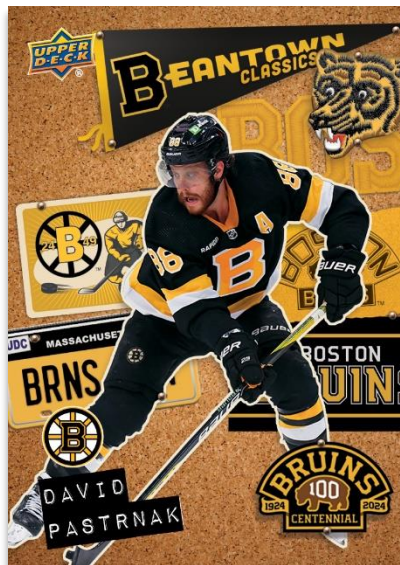

Each box contains the complete 100-card base set featuring legendary Boston Bruins players, as well as 5 insert or parallel cards.

Be on the lookout for exciting parallel cards of the Base Set: Yellow and Gold Spectrum.

Lucky collectors will find autograph parallels of the base set. The autograph checklist is chock-full of Bruins legends, fan favorites, and rising stars.

The rarest of the Base Set Parallels! Collectors can expect to find 1 Gold Spectrum parallel per box (on average).

Content is subject to change without further notice.
Card images are solely for the purpose of design display.

2023-24

HOCKEY

BEANTOWN CLASSICS

BEANTOWN CLASSICS

BEANTOWN CLASSICS

Collect your Beantown Classics! This unique insert card, featuring some of the greatest Bruins players of all time, is sure to be an awesome addition to any Bruins collection.