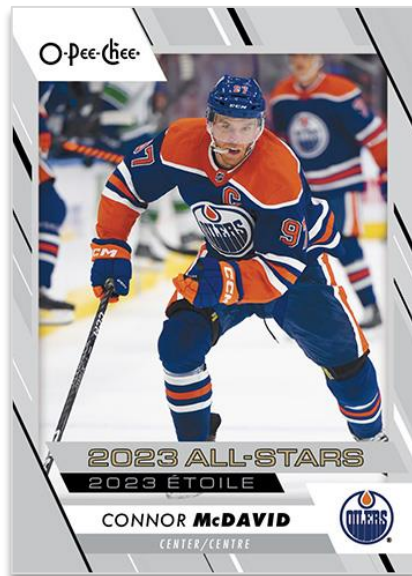

BASE SET

BASE SET ALL-STARS

BASE SET RETRO VARIATION

O-Pee-Chee boasts a comprehensive 600-card base set which includes a 100-card high-series subset featuring only **2022-23 All-Stars** and **2023-24 Marquee Rookies**. On average, every Retail box contains 18 All-Star and/or Marquee Rookie cards while every Blaster box contains four!