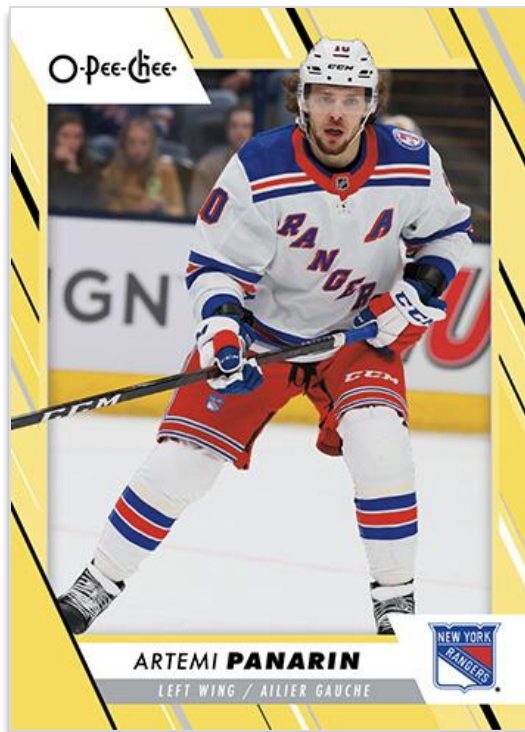

BASE SET

Yellow Border Parallel

Only available in Blasters! Collect one (1) per pack, on average.