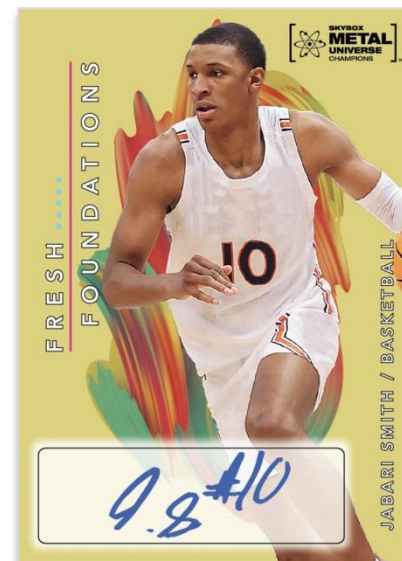

2022 SKYBOX
METAL
UNIVERSE
CHAMPIONS

TM

SKYBOX

Creative by:

arena
design

BASE SET
 Red PMG Parallel

METAL SHREDDERS
 Regular

FRESH FOUNDATION
 Gold Auto Parallel

The base set consists of 100 regular cards - each sporting a unique background design provided by the team that created the original 1997-98 Metal Universe set - and 50 high-series **Metal Shredders** cards (a new name and design for the high-series subset). The diverse checklist is made up of top prospects, current superstars and legends from a variety of sports: Baseball, Basketball, Boxing, Football, Golf, Hockey, MMA, Soccer, Tennis and more!

The parallel lineup is extensive and will entice fans and collectors alike! There are seven colorful, serially-#’d PMG parallels, as well as Auto and low-#’d Gold Auto parallels.

The checklist for this colorful set features only top prospects and young stars! Like the base set, there are seven serially-#’d PMG parallels and two autograph parallels: Auto (Varied #’ing) and a low-#’d Gold Auto.