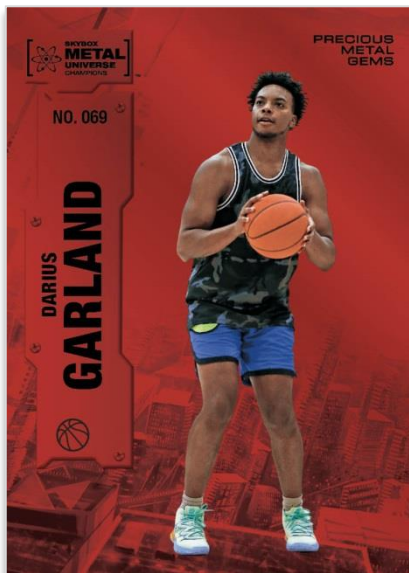

2022 SKYBOX
METAL
UNIVERSE
CHAMPIONS

TM

SKYBOX

Creative by:

arena
design

BASE SET
 Red PMG Parallel

METAL SHREDDERS
 Regular

FRESH FOUNDATION
 Gold Auto Parallel

The base set consists of 100 regular cards - each sporting a unique background design provided by the team that created the original 1997-98 Metal Universe set - and 50 high-series **Metal Shredders** cards (a new name and design for the high-series subset). The diverse checklist is made up of top prospects, current superstars and legends from a variety of sports: Baseball, Basketball, Boxing, Football, Golf, Hockey, MMA, Soccer, Tennis and more!

The parallel lineup is extensive and will entice fans and collectors alike! There are seven colorful, serially-#’d PMG parallels, as well as Auto and low-#’d Gold Auto parallels.

The checklist for this colorful set features only top prospects and young stars! Like the base set, there are seven serially-#’d PMG parallels and two autograph parallels: Auto (Varied #’ing) and a low-#’d Gold Auto.

SKYBOX PREMIUM
 Star Emerald Parallel

LOOKING TO THE FUTURE

Z-FORCE
 Regular

INTIMIDATION NATION
 Auto Parallel

SKYBOX PREMIUM

A classic insert consisting of the top names from the base set. There are six serially-#’d parallels, highlighted by the low-#’d Star Emerald, Star Amethyst and Star Diamond parallels, as well as a low-#’d design variant set that sports the 1998-99 Skybox Premium Star Rubies design! There is also a rare Auto parallel of the design variant set.