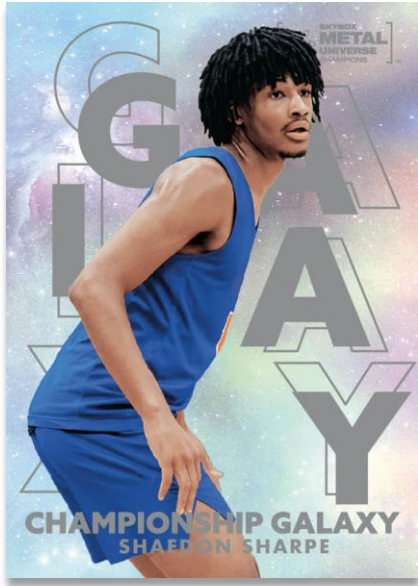

The base set consists of 100 regular cards - each sporting a unique background design provided by the team that created the original 1997-98 Metal Universe set - and 50 high-series **Metal Shredders** cards (a new name and design for the high-series subset). The diverse checklist is made up of top prospects, current superstars and legends from a variety of sports: Baseball, Basketball, Boxing, Football, Golf, Hockey, MMA, Soccer, Tennis and more!

SKYBOX PREMIUM
 Star Emerald Parallel

LOOKING TO THE FUTURE

Z-FORCE
 Regular

INTIMIDATION NATION
 Auto Parallel

SKYBOX PREMIUM

A classic insert consisting of the top names from the base set. There are six serially-#’d parallels, highlighted by the low-#’d Star Emerald, Star Amethyst and Star Diamond parallels, as well as a low-#’d design variant set that sports the 1998-99 Skybox Premium Star Rubies design! There is also a rare Auto parallel of the design variant set.

LOOKING TO THE FUTURE

With a stunning design and a collection of top young prospects and stars, this rainbow foilboard die-cut set is sure to be a hit with everyone!

Z-FORCE

This design of this set, which features top stars, resembles the classic ’90’s **Z-Force** designs. Keep an eye out for serially-#’d Rave and Super Rave parallels!

INTIMIDATION NATION

Known for its iconic intimidating close-up athlete images, this classic insert is a perennial favorite. Lucky collectors will find a rare autograph version!

Content is subject to change without further notice.
 Card images are solely for the purpose of design display.