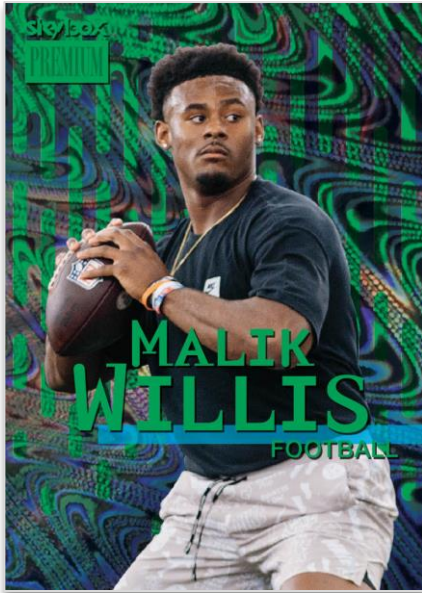

2022 SKYBOX
METAL
UNIVERSE
CHAMPIONS

TM

SKYBOX

Creative by:

arena
design

BASE SET
 Red PMG Parallel

METAL SHREDDERS
 Regular

FRESH FOUNDATION
 Gold Auto Parallel

The base set consists of 100 regular cards - each sporting a unique background design provided by the team that created the original 1997-98 Metal Universe set - and 50 high-series **Metal Shredders** cards (a new name and design for the high-series subset). The diverse checklist is made up of top prospects, current superstars and legends from a variety of sports: Baseball, Basketball, Boxing, Football, Golf, Hockey, MMA, Soccer, Tennis and more!

The parallel lineup is extensive and will entice fans and collectors alike! There are seven colorful, serially-#’d PMG parallels, as well as Auto and low-#’d Gold Auto parallels.

The checklist for this colorful set features only top prospects and young stars! Like the base set, there are seven serially-#’d PMG parallels and two autograph parallels: Auto (Varied #’ing) and a low-#’d Gold Auto.

SKYBOX PREMIUM
 Star Emerald Parallel

LOOKING TO THE FUTURE

Z-FORCE
 Regular

INTIMIDATION NATION
 Auto Parallel

SKYBOX PREMIUM

A classic insert consisting of the top names from the base set. There are six serially-#’d parallels, highlighted by the low-#’d Star Emerald, Star Amethyst and Star Diamond parallels, as well as a low-#’d design variant set that sports the 1998-99 Skybox Premium Star Rubies design! There is also a rare Auto parallel of the design variant set.