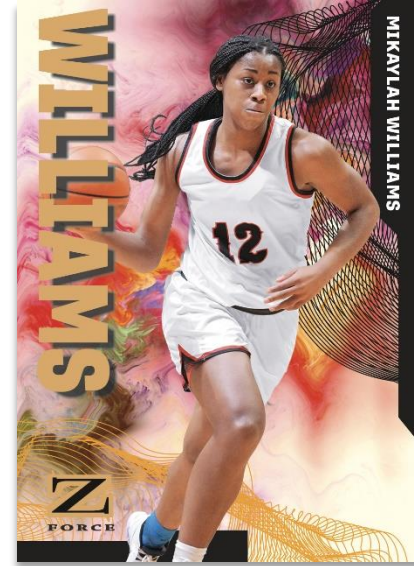

BASE SET
Regular

ALL-MILLENNIUM
Silver Dots Parallel

FRESH FOUNDATION
Aqua Parallel

The base set consists of 100 regular cards - each sporting a unique background design provided by the team that created the original 1997-98 Metal Universe set - and 50 high-series **All-Millennium** cards (a new name and design for the high-series subset).

Printed on pattern rainbow foilboard, both of these beautiful new sets feature several of the biggest names in the product.

RETRO 1998-99 METAL UNIVERSE VARIANTS

This collection of cards features the top athletes from the base set on the 1998-99 Metal Universe base set design. Collect one (1) per box, on average!

SKYBOX PREMIUM
 Gold Auto Parallel

A classic insert consisting of the top names from the base set.

Collect one (1) per box, on average, and keep an eye out for two **Blaster-exclusive** parallels: **Gold** and **Gold Auto**! An autograph card from a legend, young star or top prospect will be an especially valuable addition to any collection!