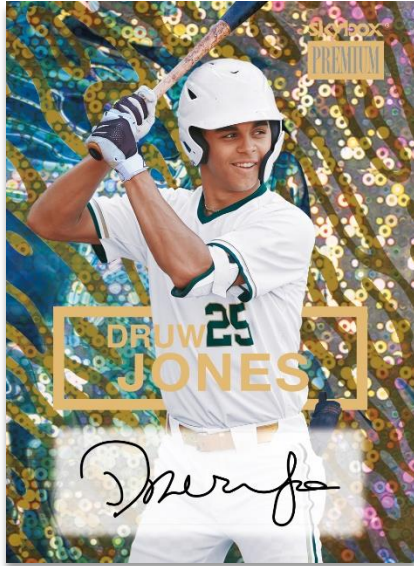

BASE SET
Regular

ALL-MILLENNIUM
Silver Dots Parallel

FRESH FOUNDATION
Aqua Parallel

The base set consists of 100 regular cards - each sporting a unique background design provided by the team that created the original 1997-98 Metal Universe set - and 50 high-series **All-Millennium** cards (a new name and design for the high-series subset).

In addition to the regular set, collectors can build two (2) **Blaster-exclusive** parallel sets: Aqua and Silver Dots (#'d)!

The checklist for this popular insert features only top prospects and young stars.

Collect both the regular set as well as the **Blaster-exclusive** Aqua and Silver Dots (#'d) parallels!

DARK MATTER

GOLD UNIVERSE

HIGH VOLTAGE

The 2023 edition sports a wide variety of intriguing inserts, including a few new additions:

Printed on pattern rainbow foilboard, both of these beautiful new sets feature several of the biggest names in the product.

RETRO 1998-99 METAL UNIVERSE VARIANTS

This collection of cards features the top athletes from the base set on the 1998-99 Metal Universe base set design. Collect one (1) per box, on average!