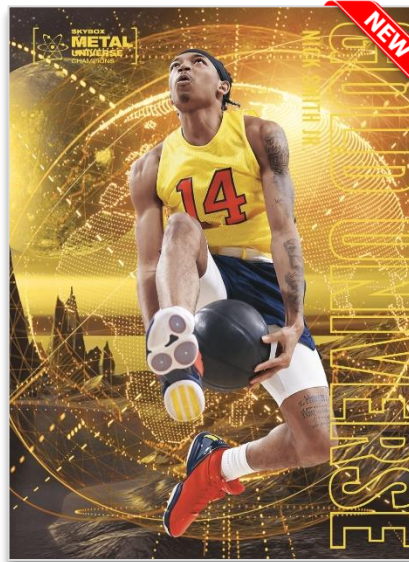

GOLD UNIVERSE