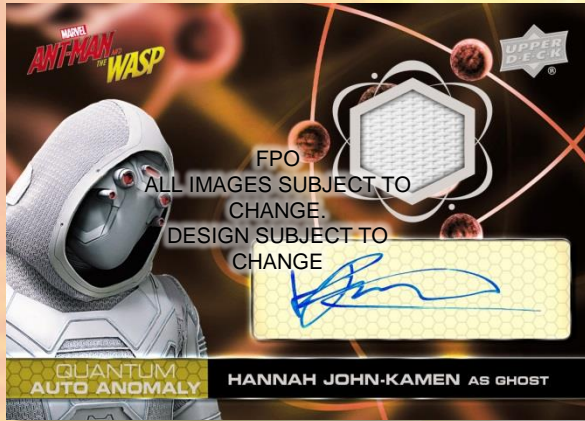

# Ant-Man & The Wasp

- The return on the smallest **Big Screen Hero!**
- 100 Card Base set with a **mini card parallel!** Look for the **high series cards** only found in the mini card parallel!
- The **Wasp Wing!** The brand new hero deserves her own brand new insert! **Exclusive** to the hobby release!
- 3 Additional Inserts including a **Behind the Scenes**, **X-Con Background Check**, and **Tiny Tech!**
- Look for a variety of **memorabilia** used during the production of the film!

# Ant-Man & The Wasp