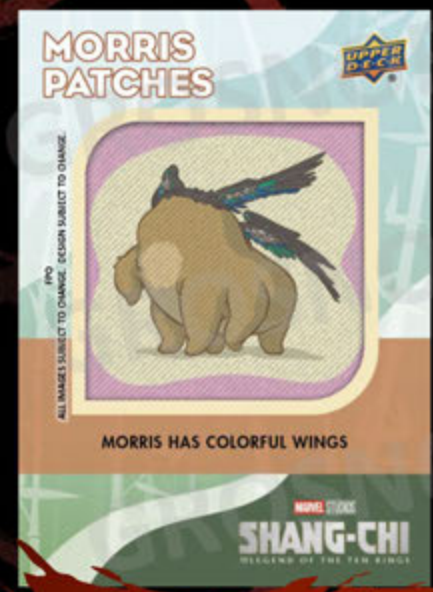

MARVEL STUDIOS

SHANG-CHI

龍 傳 Legend of the Ten Rings

**Spectromatic
Stickers**

#'d to 25

**6 Morris Patches
to Collect!**