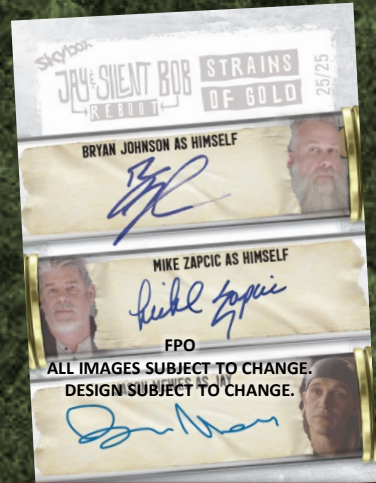

JAY & SIENT BOB REBOOT

skybox™

EACH BOX CONTAINS (on average) :

- 13 Parallel or #d Parallel Cards
- 1 Autograph or Sketch Card
- 1 *Blue Print Relic Card
(*Manufactured)

JAY & SIENT BOB REBOOT

80 Card Base Set + 20 Character Profile Cards!

A VARIETY OF AUTOGRAPHED CARDS!

- Secret Stash Signatures

- Jay & Silent Bob Reboot Autographs

- Blue Prints Relics Auto //

- Strains of Gold Signatures

skybox™

JAY & SILENT BOB REBOOT

FIND RARE SKETCH CARDS!

- Jay & Silent Bob Reboot Sketch Cards
- Black & White Sketch Cards
- Cartoon Style Sketch Cards

GET IN ON THE PLAN WITH *BLUE PRINT RELICS!
(*Manufactured)