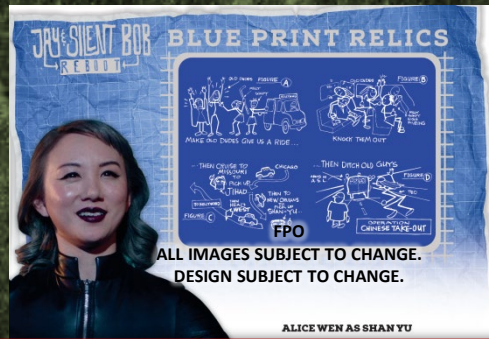

JAY & SIENT BOB REBOOT

skybox™

EACH BOX CONTAINS (on average) :

- 13 Parallel or #d Parallel Cards
- 1 Autograph or Sketch Card
- 1 *Blue Print Relic Card
(*Manufactured)

JAY & SIENT BOB REBOOT

80 Card Base Set + 20 Character Profile Cards!

A VARIETY OF AUTOGRAPHED CARDS!

- Secret Stash Signatures

- Jay & Silent Bob Reboot Autographs

- Blue Prints Relics Auto //

- Strains of Gold Signatures

skybox™

JAY & SILENT BOB REBOOT

FIND RARE SKETCH CARDS!

- Jay & Silent Bob Reboot Sketch Cards
- Black & White Sketch Cards
- Cartoon Style Sketch Cards

GET IN ON THE PLAN WITH *BLUE PRINT RELICS!
(*Manufactured)