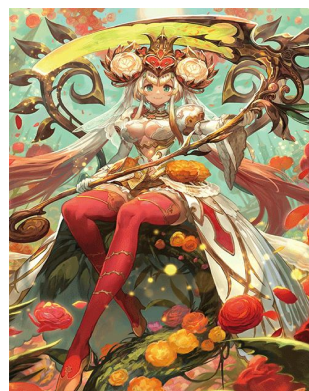

Transcending the Heavens,
 Altmile

illust: イシバシヨウスケ

Blade
Blossom

Boost the previous TDs and
 [Soul Strike Against The
 Supreme] Booster!!

Ranunculus in Glorious Bloom,
 Ahsha

illust: lack

Featuring Secret Rare cards!

The highly popular "Secret Rare" that featured in the [Soul Strike Against The Supreme] booster, will also feature in this product!!

5 exclusive cards with special designs will be randomly inserted!

(The cards are not inserted as a Secret Pack, but separately as 5 different cards)