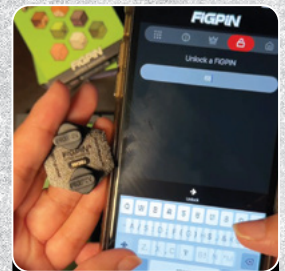

# ULTRA RARE

If you unlock all of the common, rare, and super rare FiGPiN Mystery Pins in the FiGPiN App, you will earn the chance to purchase the ULTRA RARE FiGPiN!

Limited to the first 100 people who turn in the Common, Rare and Super Rare set

## HOW IT WORKS

FiGPiN Mini | Mystery

SERIES 1

- Cast zinc alloy inlaid with hard synthetic color enamel.
- Finished with an electroplated nickel coating.
- Encased in a ABS plastic shadow box.
- Sized approximately 1.5 inches / 2mm thickness
- All FiGPiNs include a laser engraved, alphanumeric serial number on the back, making every single one uniquely yours.

After collecting all the common and rare pins, your next step is to use the serial numbers on the back of the pin

Unlock & launch all mystery minis on the FiGPiN app

After unlocking, click the reward story card to learn more on how you can buy the **ULTRA RARE** FiGPiN!