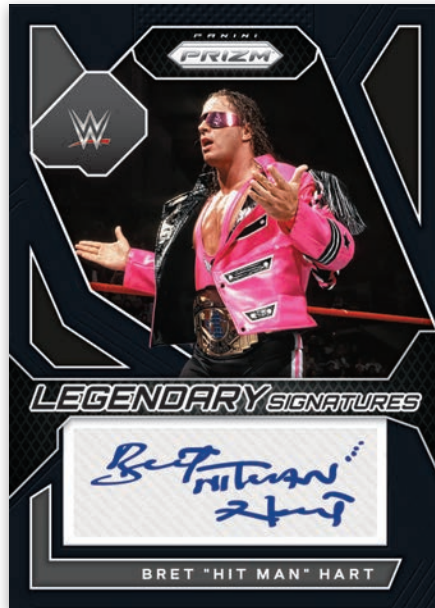

PANINI

Card images are solely for the purpose of design display.

**BASE HORIZONTAL WRESTLEMANIA**

Card images are solely for the purpose of design display.

**BASE VERTICAL PULSAR**

Card images are solely for the purpose of design display.

**PRIZMATIC ENTRANCES SILVER**

Collect base and insert parallels numbered as low as 1!

Card images are solely for the purpose of design display.

**LEGENDARY SIGNATURES BLACK**

Search for autographs of some of the most influential superstars in WWE history in Legendary Signatures.