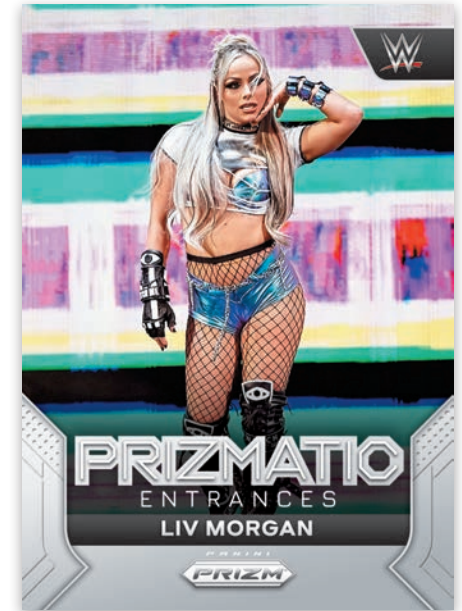

PANINI

Card images are solely for the purpose of design display.

**BASE HORIZONTAL WRESTLEMANIA**

Card images are solely for the purpose of design display.

**BASE VERTICAL PULSAR**

Card images are solely for the purpose of design display.

**PRIZMATIC ENTRANCES SILVER**

Collect base and insert parallels numbered as low as 1!

Card images are solely for the purpose of design display.

**LEGENDARY SIGNATURES BLACK**

Search for autographs of some of the most influential superstars in WWE history in Legendary Signatures.

Card images are solely for the purpose of design display.

**HOBBY**  
**COLOR BLAST**

Chase one of the most sought after cardsets in history with a staple of Prizm — Color Blast!

Card images are solely for the purpose of design display.