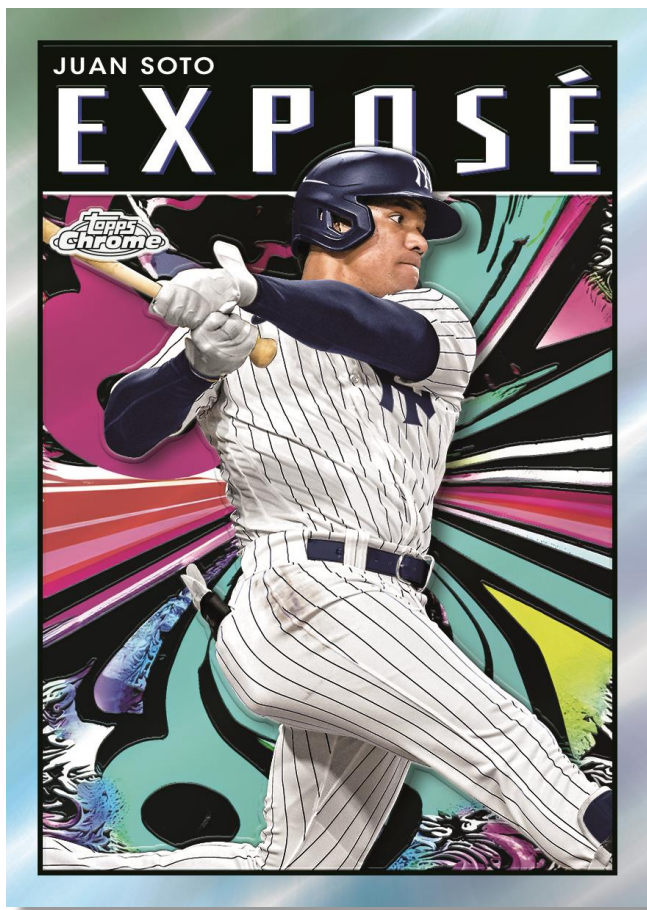

2024 TOPPS BASEBALL

CHROME

INSERT CARDS

Topps Chrome Exposé

Ultraviolet All-Stars – 1:260 Packs

Ultra rare, ultra dazzling, Ultraviolet. Top Rookies, veterans, and legends shine on Chrome.

- Green Refractor - #’d to 99
- Gold Refractor - #’d to 50
- Orange Refractor - #’d to 25
- Black Refractor - #’d to 10 **NEW!**
- Red Refractor - #’d to 5
- SuperFractor - #’d 1-of-1

Topps Chrome Exposé – #’d to 10

- Red Refractor - #’d to 5
- SuperFractor - #’d 1-of-1

Chrome All-Etch – 1:3 Packs **NEW!**

- Green Refractor - #’d to 99
- Gold Refractor - #’d to 50
- Orange Refractor - #’d to 25
- Black Refractor - #’d to 10
- Red Refractor - #’d to 5
- SuperFractor - #’d 1-of-1