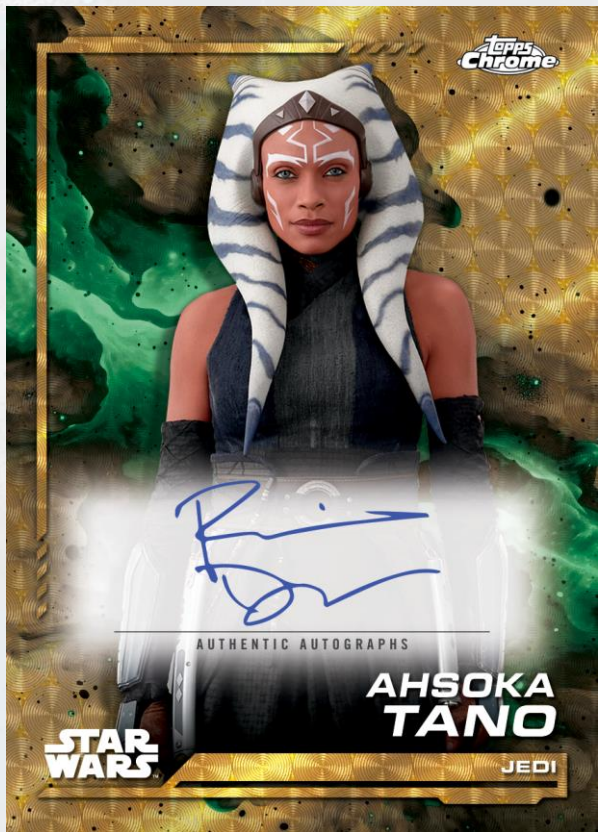

**STAR
WARS™**

2024 TOPPS STAR WARS CHROME

AUTOGRAPH & SKETCH CARDS

Autograph - Superfractor

Look out for the all-new Debut Medallion™ cards!

Autograph Parallels:

- Kamino Aqua Refractor – #’d to 199
- Skywalker Blue Refractor – #’d to 150
- Kashyyyk Green Refractor – #’d to 99
- Gold Refractor – #’d to 50
- Rebel Orange Refractor – #’d to 25
- Mustafar Lava Refractor – #’d to 10
- Dathomir Red Refractor – #’d to 5
- Superfractor – #’d 1/1

Dual Autographs

- Dathomir Red Refractor – #’d to 5
- Superfractor – #’d 1/1

Triple Autographs

- Dathomir Red Refractor – #’d to 5
- Superfractor – #’d 1/1

Sketch Cards

Original 1/1 art cards!

**TOPPS
Chrome**